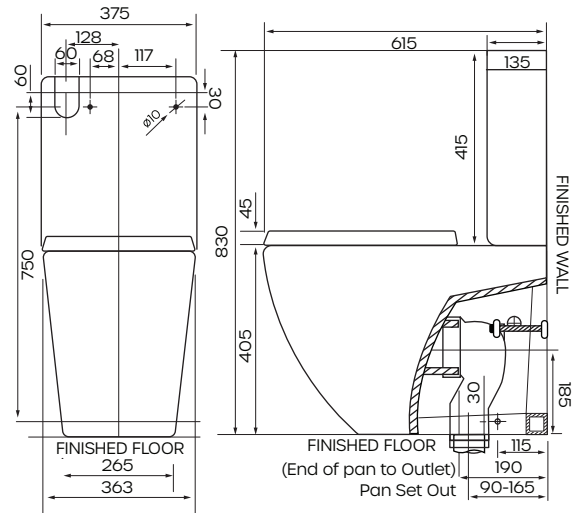

## Product Specifications

<b>Finish</b>	White
<b>Pan</b>	Vitreous China
<b>Cistern</b>	Vitreous China
<b>Rim Type</b>	Rimless
<b>Seat</b>	Soft Close, Quick Release with Metal Hinges
<b>Trap Type</b>	P-trap set out 185mm S-trap set out 90mm-165mm as standard. S-trap set out 90mm-165mm as optional (136002 Variance Bend sold seperately).
<b>Inlet Valve</b>	Universal WDI Inlet valve suits back entry and bottom entry
<b>Outlet Valve</b>	WDI 4.5/3L Dual Flush Outlet Valve
<b>Inclusions</b>	1 x Cistern 1 x Wall Faced Pan 1 x Standard Seat 1 x Variance Bend Installation Instructions

**Toilet Seat**

**Optional Set Out**

with 136002 Pan Connector  
SOLD SEPERATELY

For more information call 1800 729 667 or visit [raymor.com.au](http://raymor.com.au)

© Registered trademark of Tradelink. All dimensions given are approximate and should be checked prior to installation. See [raymor.com.au](http://raymor.com.au) for full warranty details.