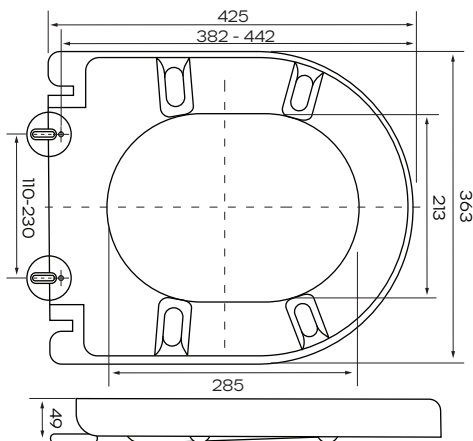

## Product Specifications

<b>Finish</b>	White
<b>Pan</b>	Vitreous China
<b>Cistern</b>	Vitreous China
<b>Rim Type</b>	Rimless
<b>Seat</b>	Soft Close, Quick Release with Metal Hinges
<b>Trap Type</b>	P-trap set out 185mm S-trap set out 90mm-165mm as standard. S-trap set out 90mm-165mm as optional (136002 Variance Bend sold seperately).
<b>Inlet Valve</b>	Universal WDI Inlet valve suits back entry and bottom entry
<b>Outlet Valve</b>	WDI 4.5/3L Dual Flush Outlet Valve
<b>Inclusions</b>	1 x Cistern 1 x Wall Faced Pan 1 x Standard Seat 1 x Variance Bend Installation Instructions

**Toilet Seat**

**Optional Set Out**

with 136002 Pan Connector  
SOLD SEPERATELY

For more information call 1800 729 667 or visit [raymor.com.au](http://raymor.com.au)

© Registered trademark of Tradelink. All dimensions given are approximate and should be checked prior to installation. See [raymor.com.au](http://raymor.com.au) for full warranty details.