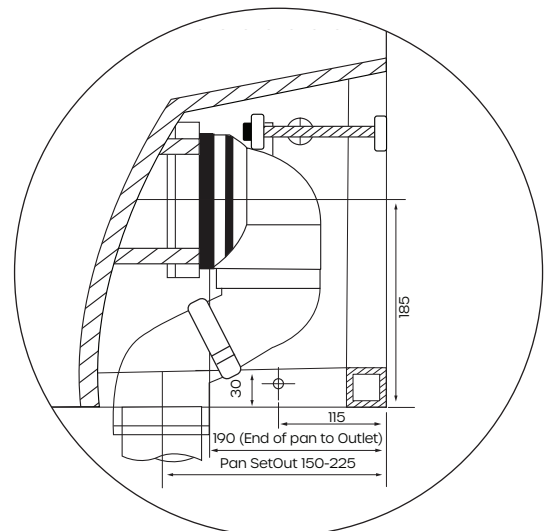

## Product Specifications

<b>Finish</b>	White
<b>Pan</b>	Vitreous China
<b>Cistern</b>	Vitreous China
<b>Rim Type</b>	Rimless
<b>Seat</b>	Soft Close, Quick Release with Metal Hinges
<b>Trap Type</b>	P-trap set out 185mm S-trap set out 90mm-165mm as standard. S-trap set out 90mm-165mm as optional (136002 Variance Bend sold seperately).
<b>Inlet Valve</b>	Universal WDI Inlet valve suits back entry and bottom entry
<b>Outlet Valve</b>	WDI 4.5/3L Dual Flush Outlet Valve
<b>Inclusions</b>	1 x Cistern 1 x Wall Faced Pan 1 x Standard Seat 1 x Variance Bend Installation Instructions

**Toilet Seat**

**Optional Set Out**

with 136002 Pan Connector  
SOLD SEPERATELY

For more information call 1800 729 667 or visit [raymor.com.au](http://raymor.com.au)

© Registered trademark of Tradelink. All dimensions given are approximate and should be checked prior to installation. See [raymor.com.au](http://raymor.com.au) for full warranty details.