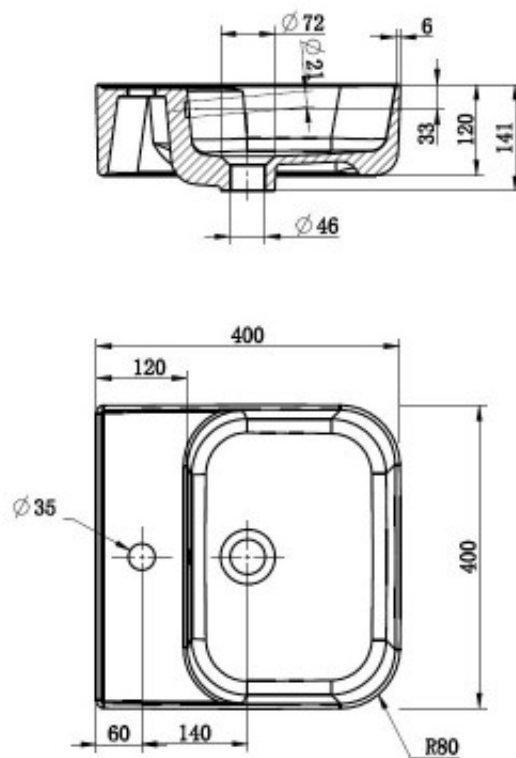

Edge Basin Square

Product Code:158565

1800 RAYMOR
raymor.com.au

Raymor
more like you

Edge Basin Square

PRODUCT SPECIFICATION

Product Code	158565
Material	Vitreous China
Inclusions	Installation Instructions
Warranty	Visit raymor.com.au
Item Colour	White
Plug and Waste Type	Included Counter Top

Printed:27/09/2020

© Raymor 2017. All rights reserved.

All measurements are in millimetres and are to be used as a guide only. Specifications and materials may change without notice. Whilst all care has been taken to ensure that all details are correct at the time of print we reserve the right to correct any errors, inaccuracies or omissions or to change or update any details or information at any time without notice.