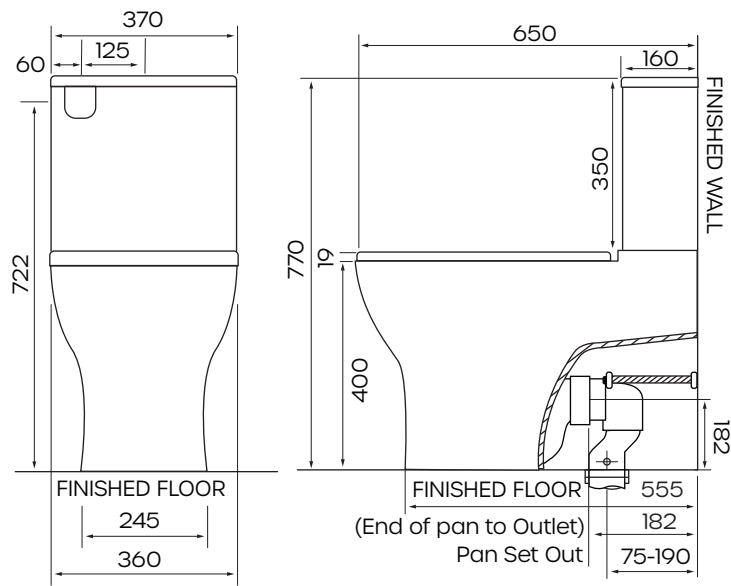

Rimless

Seat

Soft Close, Quick Release with Metal Hinges

Trap Type

S-trap set out 75mm - 190mm as standard. P-trap set out 185mm floor to centre of outlet. Optional S-trap set out 145mm - 225mm.

Inlet Valve

For more information call 1800 729 667 or visit raymor.com.au

© Registered trademark of Tradelink. All dimensions given are approximate and should be checked prior to installation. See raymor.com.au for full warranty details.

Raymor[®]

Alpha Rimless Back to Wall Toilet Suite with Slim Seat

Product Code: 194384

Set Out Drawing

Optional Set Out

with I36002 Pan Connector SOLD SEPERATELY

Toilet Seat

For more information call 1800 729 667 or visit raymor.com.au

© Registered trademark of Tradelink. All dimensions given are approximate and should be checked prior to installation. See raymor.com.au for full warranty details.

Raymor®