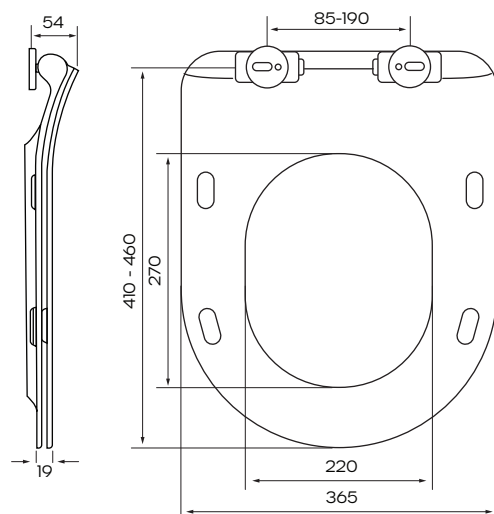

Rimless

Seat

Soft Close, Quick Release with Metal Hinges

Trap Type

S-trap set out 75mm - 190mm as standard. P-trap set out 185mm floor to centre of outlet. Optional S-trap set out 145mm - 225mm.

Inlet Valve

For more information call 1800 729 667 or visit raymor.com.au

© Registered trademark of Tradelink. All dimensions given are approximate and should be checked prior to installation. See raymor.com.au for full warranty details.

Raymor[®]

Alpha Rimless Back to Wall Toilet Suite with Slim Seat

Product Code: 194384

Set Out Drawing

Optional Set Out

with I36002 Pan Connector SOLD SEPERATELY

Toilet Seat

For more information call 1800 729 667 or visit raymor.com.au

© Registered trademark of Tradelink. All dimensions given are approximate and should be checked prior to installation. See raymor.com.au for full warranty details.

Raymor®