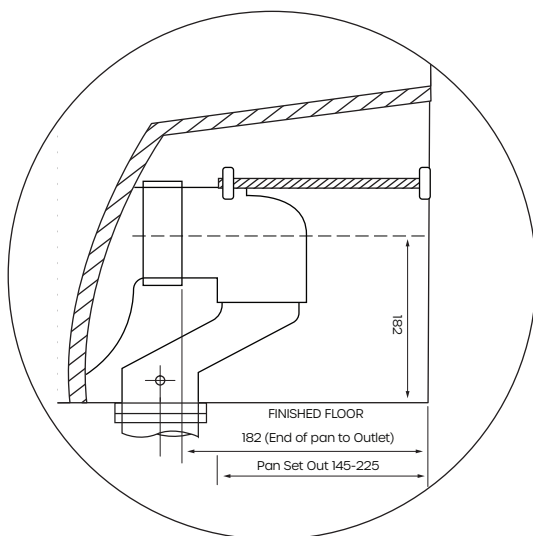

Rimless

Seat

Soft Close, Quick Release with Metal Hinges

Trap Type

S-trap set out 75mm - 190mm as standard. P-trap set out 185mm floor to centre of outlet. Optional S-trap set out 145mm - 225mm.

Inlet Valve

Raymor[®]

Alpha Rimless Back to Wall Toilet Suite with Slim Seat

Product Code: 194384

Set Out Drawing

Optional Set Out

with I36002 Pan Connector SOLD SEPERATELY

Toilet Seat

For more information call 1800 729 667 or visit raymor.com.au

© Registered trademark of Tradelink. All dimensions given are approximate and should be checked prior to installation. See raymor.com.au for full warranty details.

Raymor®