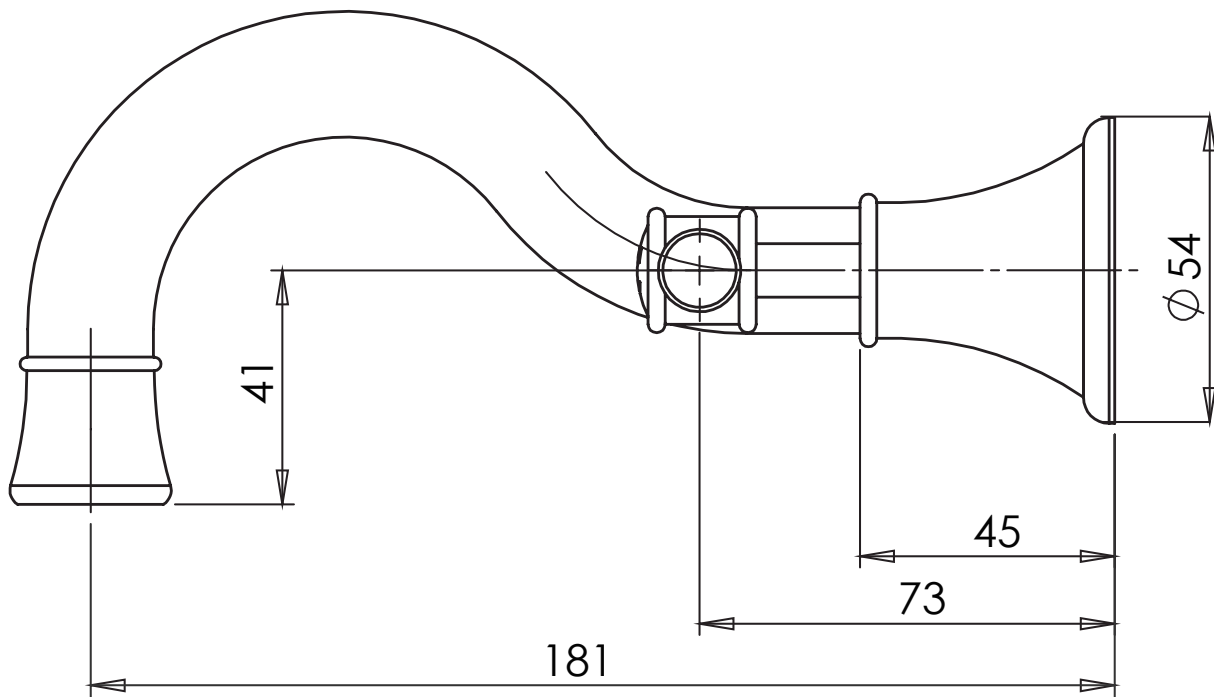

### BATH SET 180MM SHEPHERDS CROOK

PRODUCT CODE: NS111L CHR  
 FINISH: CHROME  
 WELS: N/A

PLEASE [CLICK HERE TO VIEW FULL WARRANTY](#)

While we aim to ensure the specifications shown are correct at time of printing, Phoenix Tapware reserves the right to make modifications without prior notice. Always use the physical product measurements for mark-ups and roughing-in as the line drawing shown may differ from the actual product over time. All measurements are shown in millimetres.