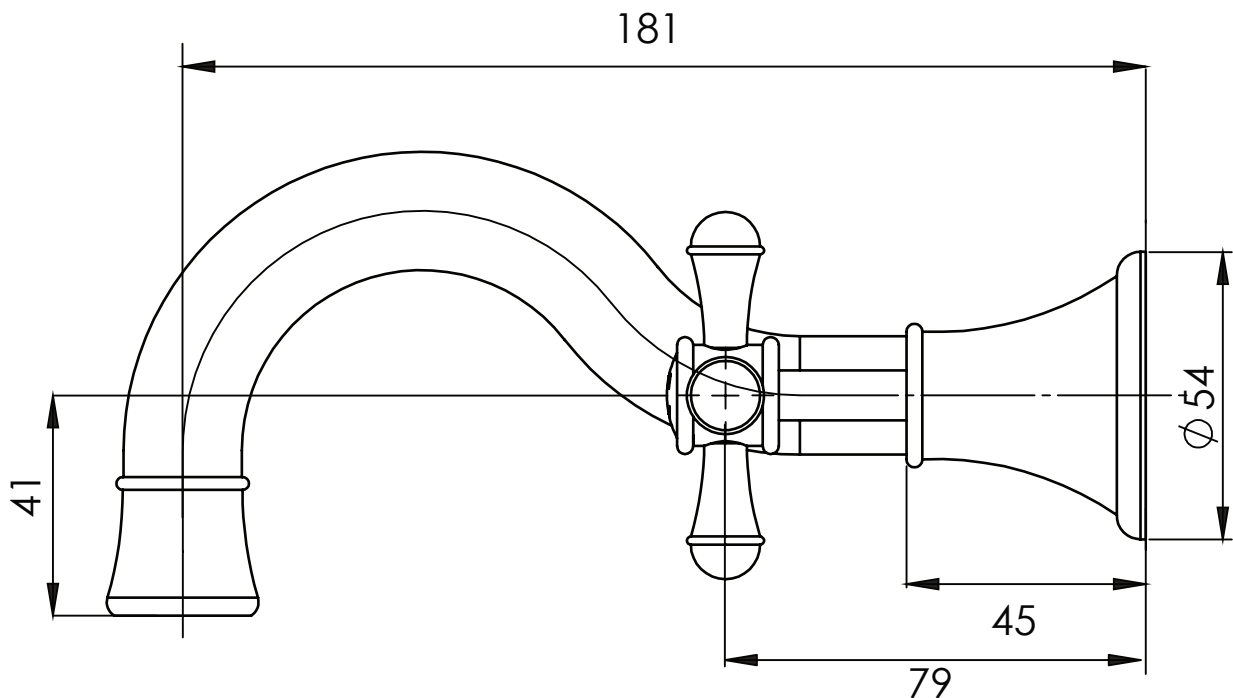

### BATH SET 180MM SHEPHERDS CROOK

PRODUCT CODE: NS111 CHR  
 FINISH: CHROME  
 WELS: N/A

PLEASE [CLICK HERE TO VIEW FULL WARRANTY](#)

While we aim to ensure the specifications shown are correct at time of printing, Phoenix Tapware reserves the right to make modifications without prior notice. Always use the physical product measurements for mark-ups and roughing-in as the line drawing shown may differ from the actual product over time. All measurements are shown in millimetres.