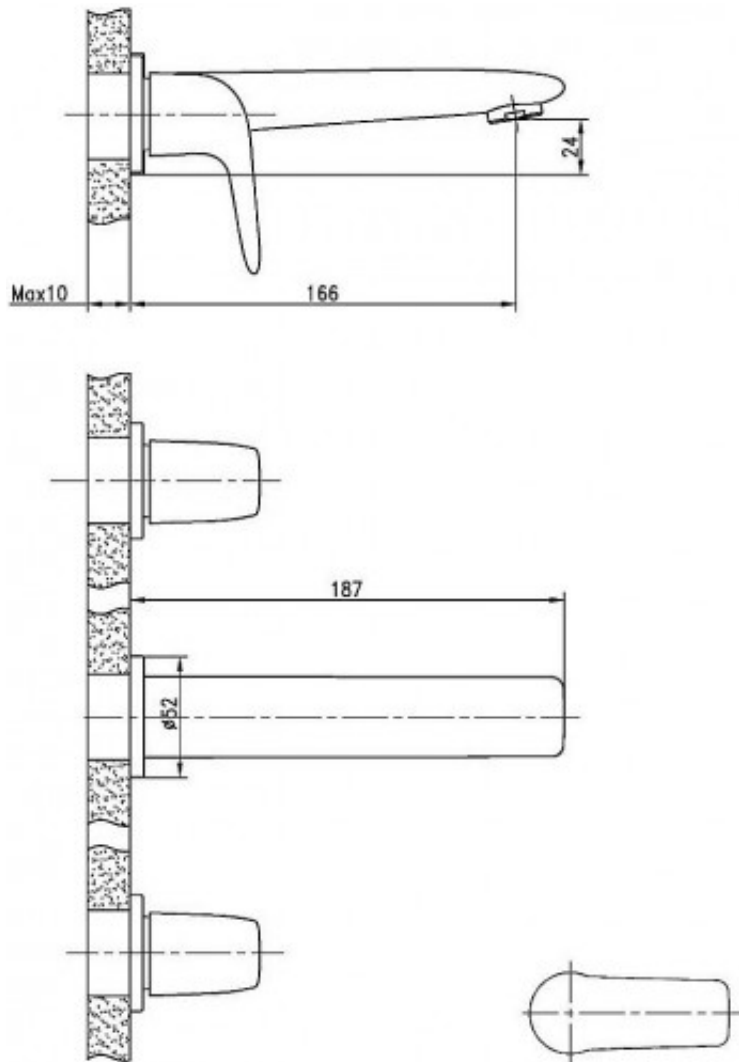

Tanami Wall Basin/Bath Set 160mm

Product Code:136020

1800 RAYMOR
raymor.com.au

Raymor
more like you

Tanami Wall Basin/Bath Set 160mm

PRODUCT SPECIFICATION

Product Code	136020
Finish	Chrome plated
Handle Style	Lever
Hot/Cold Indicator	Red and blue lines on handle
Warranty	Visit www.raymor.com.au
WELS-Rating	WELS 4 STAR 7.5L/min
Spout Reach	166mm - From wall to centre of aerator
Shut Off	Ceramic Disc
Spout Design	Straight radiused
Operation	Quarter turn

Printed:27/09/2020

© Raymor 2017. All rights reserved.

Version 1 1/09/2017

All measurements are in millimetres and are to be used as a guide only. Specifications and materials may change without notice. Whilst all care has been taken to ensure that all details are correct at the time of print we reserve the right to correct any errors, inaccuracies or omissions or to change or update any details or information at any time without notice.