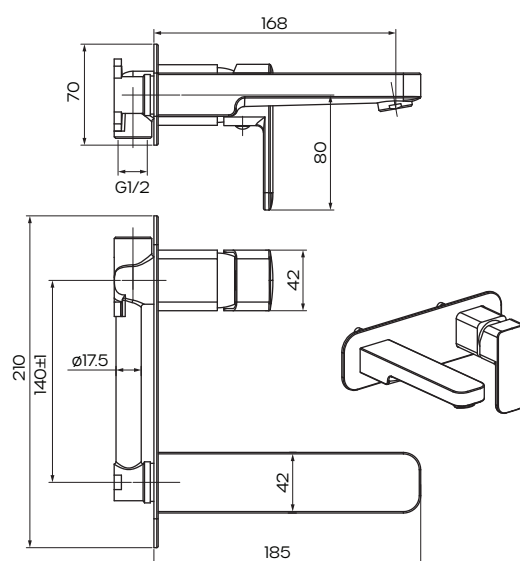

Maintenance & Care

Surfaces should be regularly cleaned with a soft, dampened cloth or sponge with warm, soapy water or mild detergent only. Do not use abrasive brushes, scourers, cleaners or harsh chlorides or chemicals as these can damage the finish