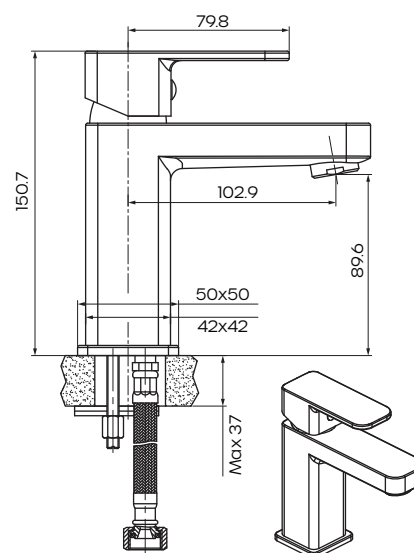

Sigma Basin Mixer

Brushed Nickel

Product Code: 202993

WELS Rating Warranty

WELS 4 Stars, 7.5L /min
20 years - Mixer Cartridge,
Body, Aerator, Hoses, Spout,
Handle and Chrome Finish
10 years - Handpieces and
pull-down/ Hoses
5 years - PVD and
Electroplate Finishes
1 year - Seals and Labour

Product Specifications

Finish	Electroplated
Material	DZR Brass
Spout Reach	102.9mm
Spout Height	89.6mm
Swivel	Fixed
Mounting	Basin
Cartridge & Operation	35mm High Seat Ceramic Disc
KPA (min/max)	50/500kPa
Inclusions	1x Basin Mixer Install instructions
Country of Manufacture	China
Maintenance & Care	Surfaces should be regularly cleaned with a soft, dampened cloth or sponge with warm, soapy water or mild detergent only. Do not use abrasive brushes, scourers, cleaners or harsh chlorides or chemicals as these can damage the finish