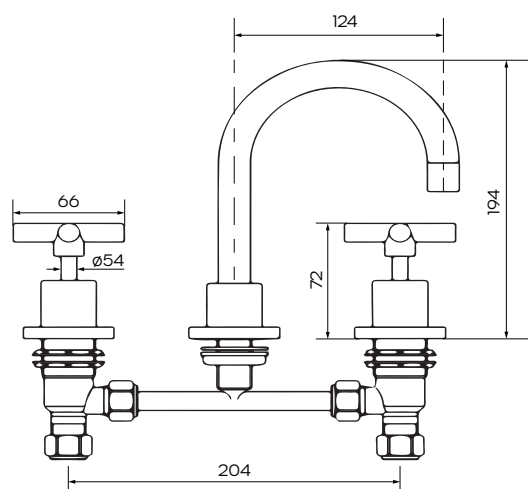

Alpha Cross Basin Set

Chrome

Product Code: 203058

WELS Rating Warranty

WELS 5 Stars 6.0L/min
15 years - Ceramic Disc SBA,
SBA JV, Body, Spout, Flanges,
Handles and Chrome Finish
5 years - PVD and
Electroplate Finishes
1 year - Seals, Jumper Valves
and Labour

Product Specifications

Finish	Electroplated
Material	DZR Brass
Spout Reach	124mm
Spout Height	194mm
Swivel	Fixed
Mounting	Basin
Cartridge & Operation	35mm 1/4 turn Ceramic Disc
KPA (min/max)	50/500kPa
Inclusions	1x Basin Spout, 1x pair Basin Taps Breach assembly Install instructions
Country of Manufacture	China
Maintenance & Care	Surfaces should be regularly cleaned with a soft, dampened cloth or sponge with warm, soapy water or mild detergent only. Do not use abrasive brushes, scourers, cleaners or harsh chlorides or chemicals as these can damage the finish