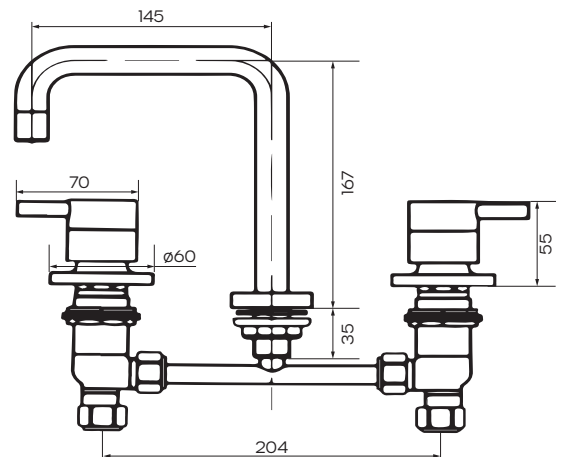

Projix Basin Set

Chrome

Product Code: 203051

WELS Rating Warranty

WELS 5 Stars 6.0L/min
15 years - Ceramic Disc SBA,
SBA JV, Body, Spout, Flanges,
Handles and Chrome Finish
5 years - PVD and
Electroplate Finishes
1 year - Seals, Jumper Valves
and Labour

Product Specifications

Finish	Electroplated
Material	DZR Brass
Spout Reach	145mm
Spout Height	167mm
Swivel	Fixed
Mounting	Basin
Cartridge & Operation	35mm 1/4 turn Ceramic Disc
KPA (min/max)	50/500kPa
Inclusions	1x Basin Spout 1x pair Basin Taps Breach assembly Install instructions

Country of Manufacture

China

Maintenance & Care

Surfaces should be regularly cleaned with a soft, dampened cloth or sponge with warm, soapy water or mild detergent only. Do not use abrasive brushes, scourers, cleaners or harsh chlorides or chemicals as these can damage the finish

For more information call 1800 729 667 or visit raymor.com.au

© Registered trademark of Tradelink. All dimensions given are approximate and should be checked prior to installation. See raymor.com.au for full warranty details.

Raymor®