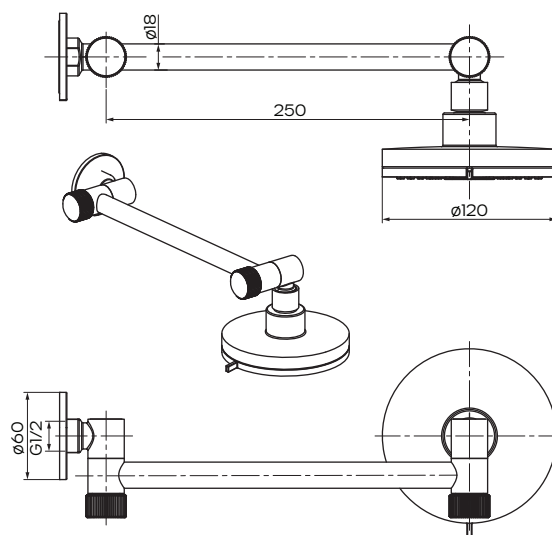

# Projix Multifunction Adjustable Wall Shower

Chrome

Product Code: 203068

## WELS Rating Warranty

WELS 3 Stars 9L/min  
20 years - Shower Body, Rail, PVC Coated Hoses, Handpieces, Sliders, Soap Dish and Chrome Finish  
5 years - PVD and Electroplate Finishes  
1 year - Seals and Labour

## Product Specifications

<b>Colour</b>	Chrome
<b>Finish</b>	Electroplated brass and painted ABS
<b>Material</b>	Brass arm, adjustment knobs, wall flange ABS Shower rose and joint
<b>Function</b>	3 functions: Rain, Massage, Rain & Massage
<b>Shower Reach</b>	250mm
<b>Inclusions</b>	1x Shower Rose 1x Shower Arm and Wall Flange Install instructions
<b>Country of Manufacture</b>	China
<b>Maintenance &amp; Care</b>	Surfaces should be regularly cleaned with a soft, dampened cloth or sponge with warm, soapy water or mild detergent only. Do not use abrasive brushes, scourers, cleaners or harsh chlorides or chemicals as these can damage the finish