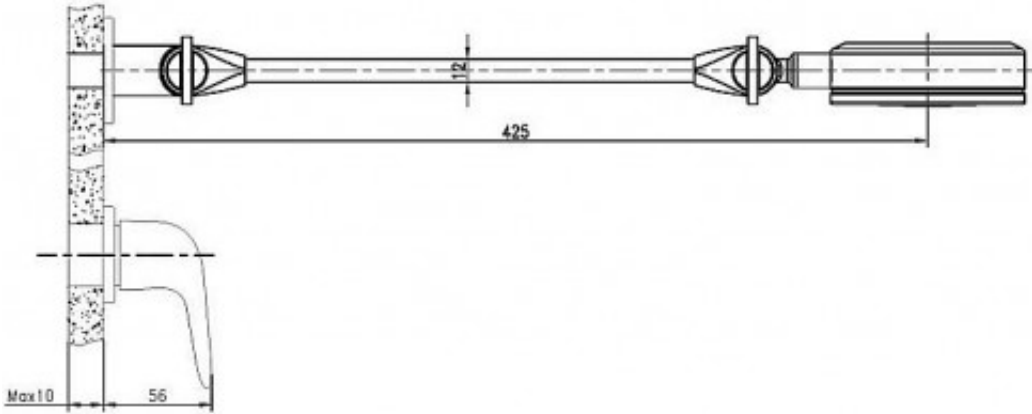

Tanami Shower Set

Product Code:133396

1800 RAYMOR
raymor.com.au

Raymor
more like you

Tanami Shower Set

PRODUCT SPECIFICATION

Product Code	133396
Finish	Chrome plated
Handle Style	Lever
Hot/Cold Indicator	Red and blue lines on handle
Warranty	Visit www.raymor.com.au
WELS-Rating	WELS 3 STAR 9L/min
Shut Off	Ceramic Disc
Function	Single function adjustable height
Shower Reach	425mm - From wall to centre of spray plate
Operation	Quarter turn

Printed:27/09/2020

© Raymor 2017. All rights reserved.

Version 1 1/09/2017

All measurements are in millimetres and are to be used as a guide only. Specifications and materials may change without notice. Whilst all care has been taken to ensure that all details are correct at the time of print we reserve the right to correct any errors, inaccuracies or omissions or to change or update any details or information at any time without notice.