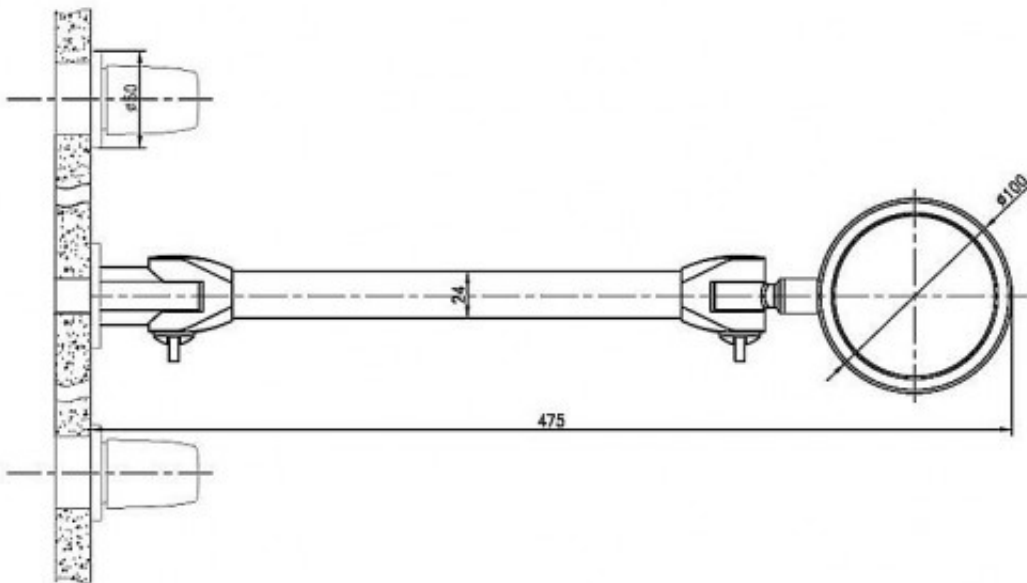

Tanami Shower Set

Product Code:133396

1800 RAYMOR
raymor.com.au

Raymor
more like you

Tanami Shower Set

PRODUCT SPECIFICATION

Product Code	133396
Finish	Chrome plated
Handle Style	Lever
Hot/Cold Indicator	Red and blue lines on handle
Warranty	Visit www.raymor.com.au
WELS-Rating	WELS 3 STAR 9L/min
Shut Off	Ceramic Disc
Function	Single function adjustable height
Shower Reach	425mm - From wall to centre of spray plate
Operation	Quarter turn

Printed:27/09/2020

© Raymor 2017. All rights reserved.

Version 1 1/09/2017

All measurements are in millimetres and are to be used as a guide only. Specifications and materials may change without notice. Whilst all care has been taken to ensure that all details are correct at the time of print we reserve the right to correct any errors, inaccuracies or omissions or to change or update any details or information at any time without notice.