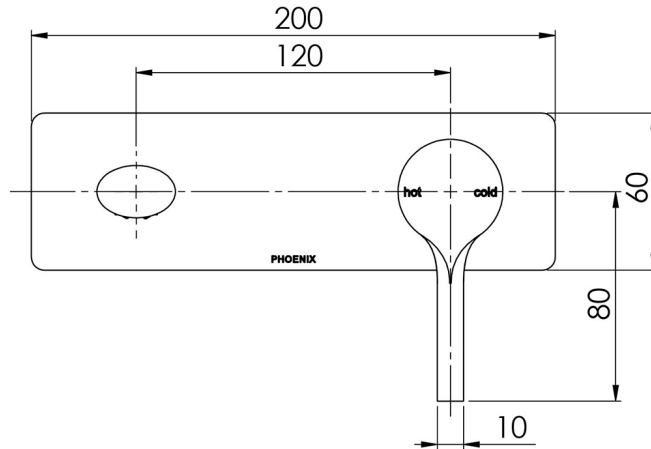

VIVID SLIMLINE OVAL

VIVID SLIMLINE OVAL WALL BATH MIXER SET 175MM

SPECIFICATIONS

AVAILABLE IN

VV783 CHR
Chrome

VV783-40
Brushed Nickel

VV783 MB
Matte Black

VV783-12
Brushed Gold

Please visit <https://www.phoenixtapware.com.au/warranty> to view the full warranty

While we aim to ensure the specifications shown are correct at time of printing, Phoenix Tapware reserves the right to make modifications without prior notice. Always use the physical product measurements for mark-ups and roughing-in as the line drawing shown may differ from the actual product over time. All measurements are shown in millimetres. Colours may vary from image shown.