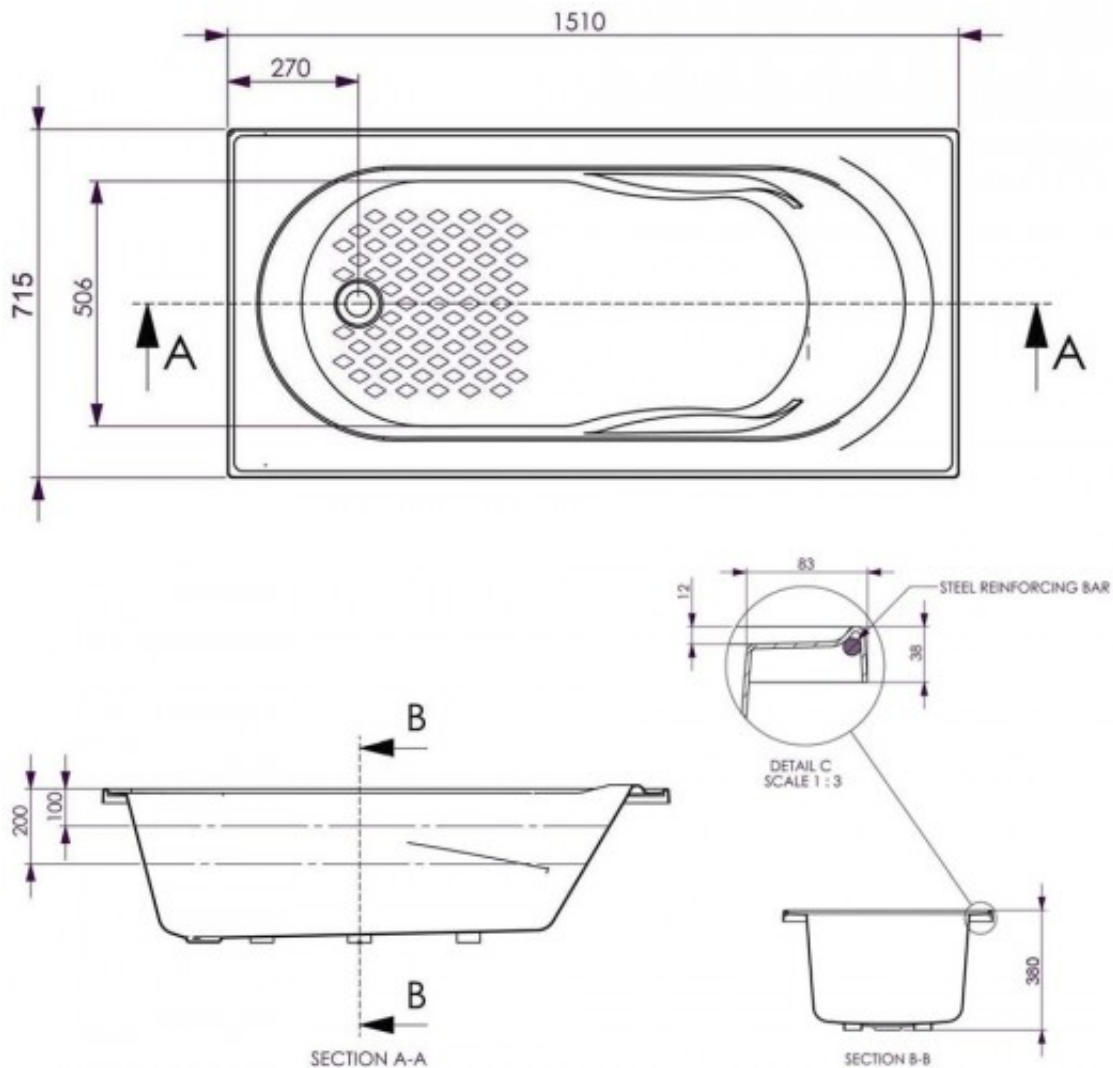

## Recline II Rectangle Bath 1510mm

Product Code:134171

1800 RAYMOR  
raymor.com.au

**Raymor**  
*more like you*

# Recline II Rectangle Bath 1510mm

## PRODUCT SPECIFICATION

<b>Product Code</b>	134171
<b>Material</b>	Sanitary Grade Acrylic
<b>Warranty</b>	Visit <a href="http://www.raymor.com.au">www.raymor.com.au</a>
<b>Item Colour</b>	White
<b>Plug and Waste</b>	Not Included
<b>Size</b>	1510mm x 715mm x 380mm
<b>Type</b>	Inset
<b>Waste Position</b>	End Waste

Printed:27/09/2020

© Raymor 2017. All rights reserved.

Version 1 1/09/2017

All measurements are in millimetres and are to be used as a guide only. Specifications and materials may change without notice. Whilst all care has been taken to ensure that all details are correct at the time of print we reserve the right to correct any errors, inaccuracies or omissions or to change or update any details or information at any time without notice.