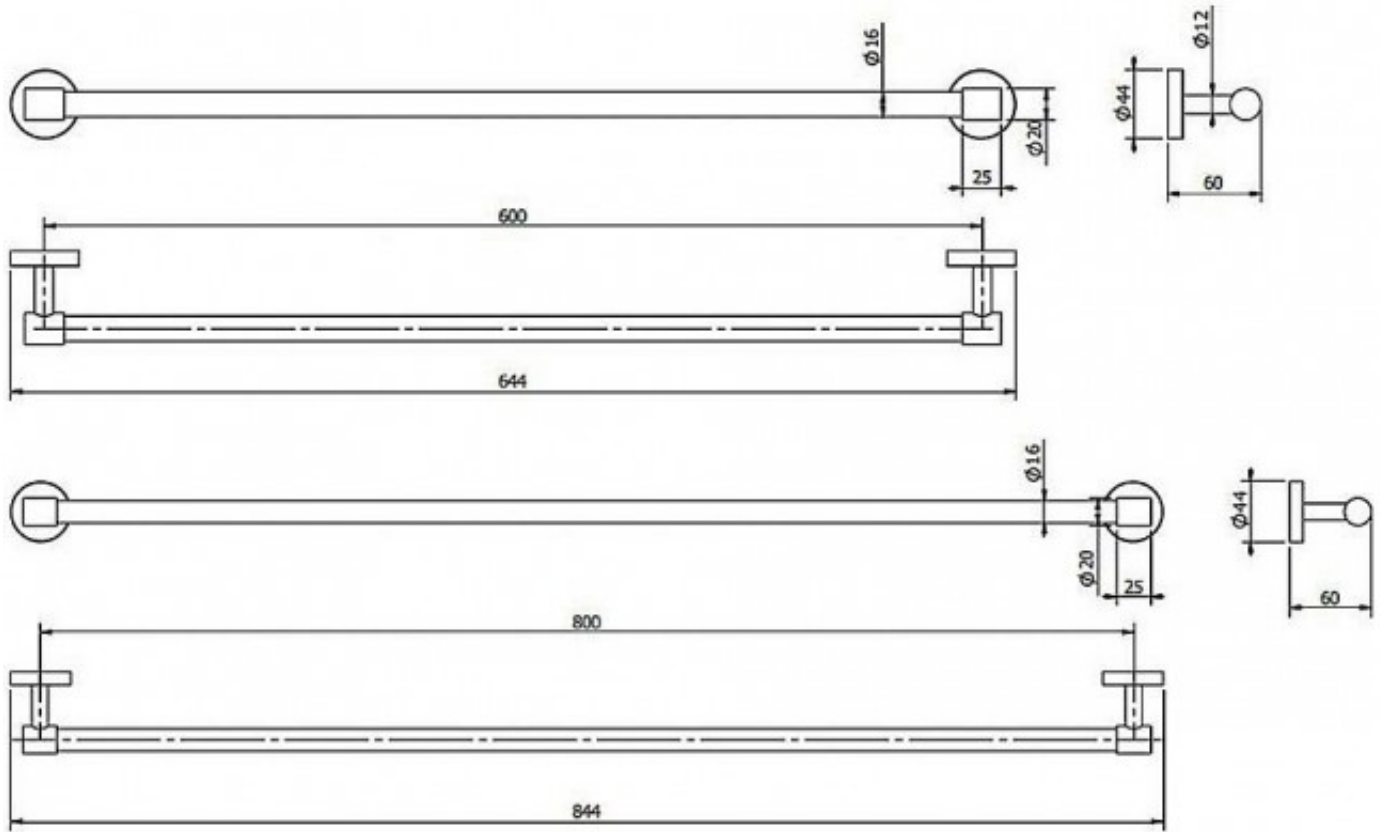

Ceduna Single Towel Rail 800mm

Product Code:134015

1800 RAYMOR
raymor.com.au

Raymor
more like you

Ceduna Single Towel Rail 800mm

PRODUCT SPECIFICATION

Product Code	134015
Material	Brass
Finish	Chrome plated
Warranty	Visit www.raymor.com.au
Size	800mm
Wall Fixing	Double Point

Printed:27/09/2020

© Raymor 2017. All rights reserved.

Version 1 1/09/2017

All measurements are in millimetres and are to be used as a guide only. Specifications and materials may change without notice. Whilst all care has been taken to ensure that all details are correct at the time of print we reserve the right to correct any errors, inaccuracies or omissions or to change or update any details or information at any time without notice.