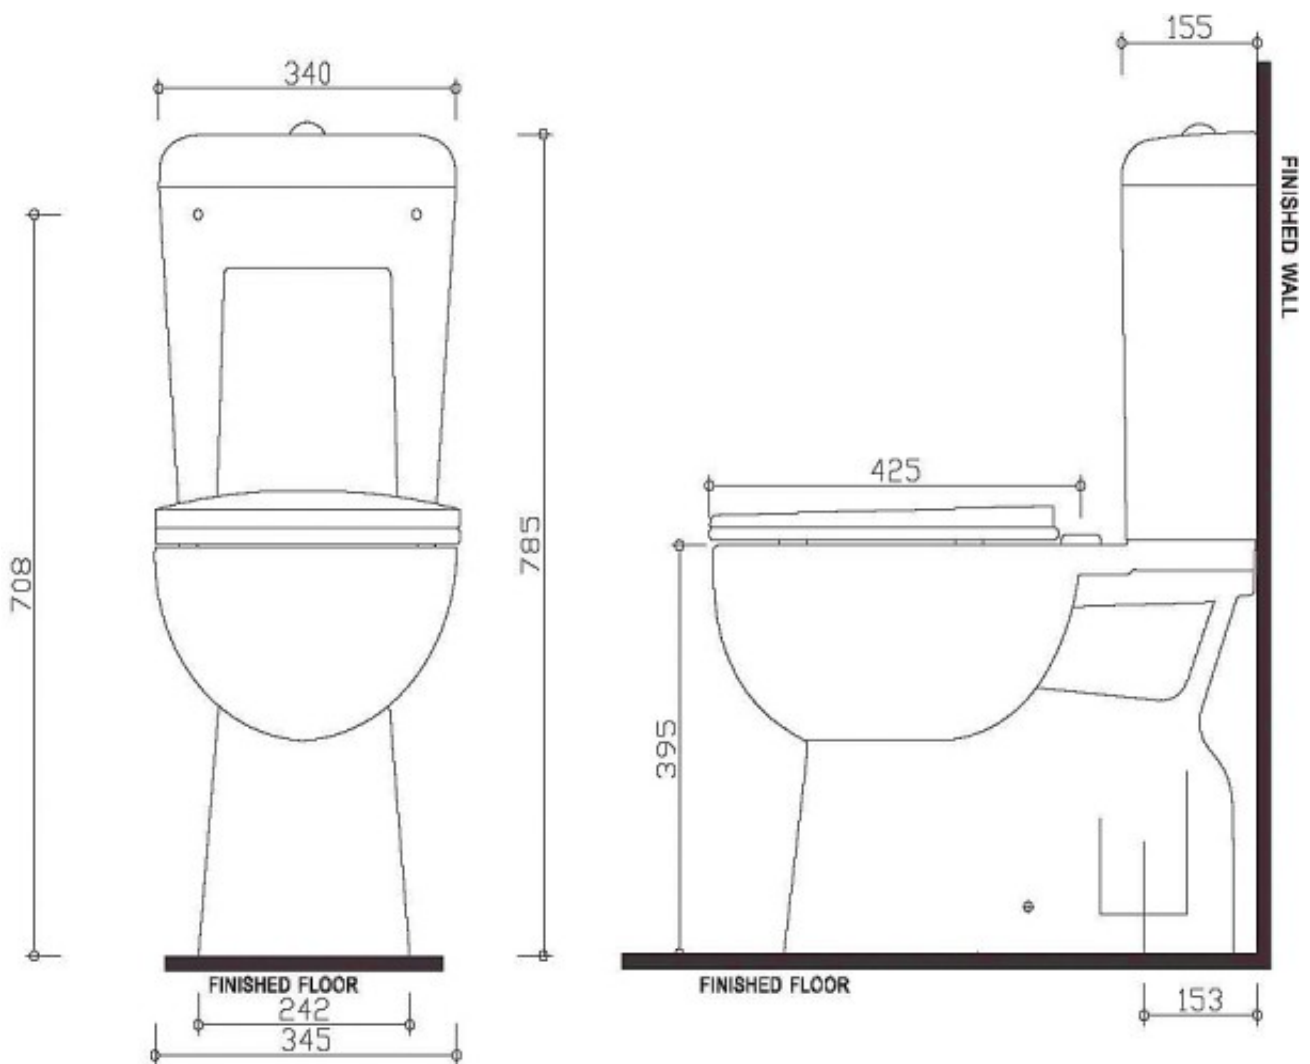

Classic II Close Coupled Suite

Product Code:133575

1800 RAYMOR
raymor.com.au

Raymor
more like you

Classic II Close Coupled Suite

PRODUCT SPECIFICATION

Product Code	133575
Warranty	Visit www.raymor.com.au
Pan	Vitreous China
Cistern	Vitreous China
Item Colour	White
Rim Type	Boxed Rim
Button	48mm round dual flush button with chrome finish
Seat	Soft Close, quick release with metal hinges
Trap Type	S-trap set out 153mm as standard
WELS-Rating	WELS 4 STAR 3.5L AVG FLUSH VOL
Inlet Valve	WDI bottom entry inlet valve (bottom right hand standard – adjustable to bottom left hand entry)
Outlet Valve	WDI dual flush outlet valve

Printed:27/09/2020

© Raymor 2017. All rights reserved.

Version 1 1/09/2017

All measurements are in millimetres and are to be used as a guide only. Specifications and materials may change without notice. Whilst all care has been taken to ensure that all details are correct at the time of print we reserve the right to correct any errors, inaccuracies or omissions or to change or update any details or information at any time without notice.