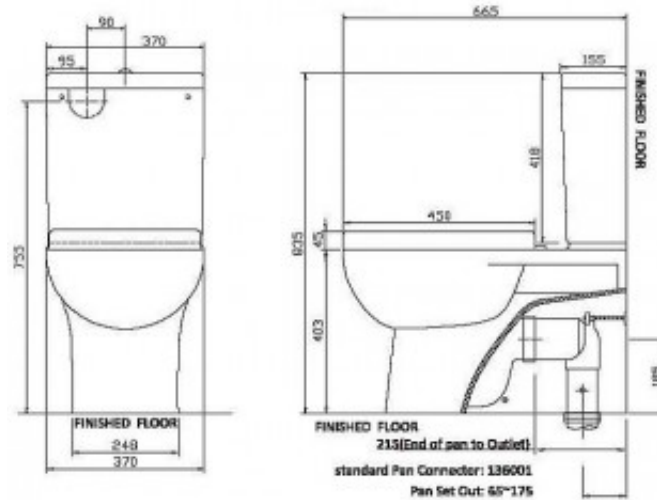

Atlanta II Back To Wall Suite

Product Code:133567

1800 RAYMOR
raymor.com.au

Raymor
more like you

Atlanta II Back To Wall Suite

PRODUCT SPECIFICATION

Product Code	133567
Warranty	Visit www.raymor.com.au
Pan	Vitreous China
Cistern	Vitreous China
Item Colour	White
Rim Type	Boxed Rim
Button	48mm round dual flush button with chrome finish
Seat	Soft Close, quick release with metal hinges
Trap Type	S-trap set out 65mm-175mm as standard P-trap floor to centre of outlet 185mm Optional S-trap Set out 75mm - 200mm
WELS-Rating	WELS 4 STAR 3.5L AVG FLUSH VOL
Inlet Valve	WDI universal inlet valve (bottom right hand or rear left hand entry – adjustable to bottom left hand entry)
Outlet Valve	WDI dual flush outlet valve

OPTIONAL SET OUT

Printed:27/09/2020

© Raymor 2017. All rights reserved.

Version 1 1/09/2017

All measurements are in millimetres and are to be used as a guide only. Specifications and materials may change without notice. Whilst all care has been taken to ensure that all details are correct at the time of print we reserve the right to correct any errors, inaccuracies or omissions or to change or update any details or information at any time without notice.