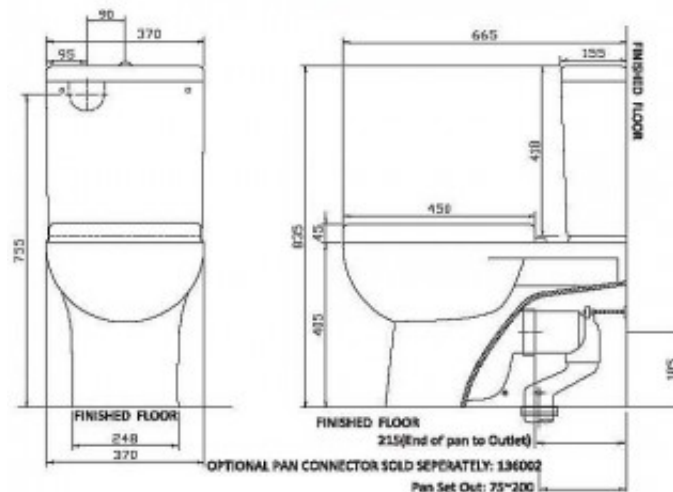

Atlanta II Back To Wall Suite

Product Code:133567

1800 RAYMOR
raymor.com.au

Raymor
more like you

Atlanta II Back To Wall Suite

PRODUCT SPECIFICATION

Product Code	133567
Warranty	Visit www.raymor.com.au
Pan	Vitreous China
Cistern	Vitreous China
Item Colour	White
Rim Type	Boxed Rim
Button	48mm round dual flush button with chrome finish
Seat	Soft Close, quick release with metal hinges
Trap Type	S-trap set out 65mm-175mm as standard P-trap floor to centre of outlet 185mm Optional S-trap Set out 75mm - 200mm
WELS-Rating	WELS 4 STAR 3.5L AVG FLUSH VOL
Inlet Valve	WDI universal inlet valve (bottom right hand or rear left hand entry – adjustable to bottom left hand entry)
Outlet Valve	WDI dual flush outlet valve

OPTIONAL SET OUT

Printed:27/09/2020

© Raymor 2017. All rights reserved.

Version 1 1/09/2017

All measurements are in millimetres and are to be used as a guide only. Specifications and materials may change without notice. Whilst all care has been taken to ensure that all details are correct at the time of print we reserve the right to correct any errors, inaccuracies or omissions or to change or update any details or information at any time without notice.