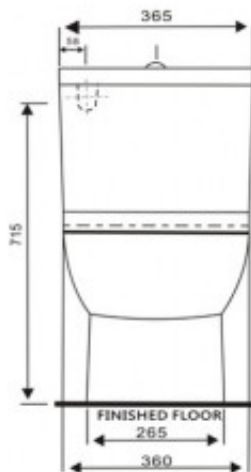

## PRODUCT SPECIFICATION

<b>Product Code</b>	133563
<b>Warranty</b>	Visit <a href="http://www.raymor.com.au">www.raymor.com.au</a>
<b>Pan</b>	Vitreous China
<b>Cistern</b>	Vitreous China
<b>Item Colour</b>	White
<b>Rim Type</b>	Boxed Rim
<b>Button</b>	48mm round dual flush button with chrome finish
<b>Seat</b>	Soft Close, quick release with metal hinges
<b>Trap Type</b>	S-trap set out 75mm - 160mm as standard P-trap floor to centre of outlet 185mm Optional S-trap set out 145mm-225mm
<b>WELS-Rating</b>	WELS 4 STAR 3.5L AVG FLUSH VOL
<b>Inlet Valve</b>	WDI universal inlet valve (bottom right hand or rear left hand entry – adjustable to bottom left hand entry)
<b>Outlet Valve</b>	WDI dual flush outlet valve

## OPTIONAL SET OUT

Printed:27/09/2020

© Raymor 2017. All rights reserved.

Version 1 1/09/2017

All measurements are in millimetres and are to be used as a guide only. Specifications and materials may change without notice. Whilst all care has been taken to ensure that all details are correct at the time of print we reserve the right to correct any errors, inaccuracies or omissions or to change or update any details or information at any time without notice.