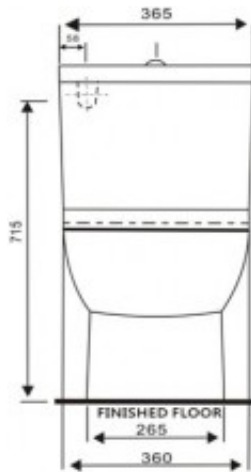

## PRODUCT SPECIFICATION

<b>Product Code</b>	133563
<b>Warranty</b>	Visit <a href="http://www.raymor.com.au">www.raymor.com.au</a>
<b>Pan</b>	Vitreous China
<b>Cistern</b>	Vitreous China
<b>Item Colour</b>	White
<b>Rim Type</b>	Boxed Rim
<b>Button</b>	48mm round dual flush button with chrome finish
<b>Seat</b>	Soft Close, quick release with metal hinges
<b>Trap Type</b>	S-trap set out 75mm - 160mm as standard P-trap floor to centre of outlet 185mm Optional S-trap set out 145mm-225mm
<b>WELS-Rating</b>	WELS 4 STAR 3.5L AVG FLUSH VOL
<b>Inlet Valve</b>	WDI universal inlet valve (bottom right hand or rear left hand entry – adjustable to bottom left hand entry)
<b>Outlet Valve</b>	WDI dual flush outlet valve

## OPTIONAL SET OUT

Printed:27/09/2020

© Raymor 2017. All rights reserved.

Version 1 1/09/2017

All measurements are in millimetres and are to be used as a guide only. Specifications and materials may change without notice. Whilst all care has been taken to ensure that all details are correct at the time of print we reserve the right to correct any errors, inaccuracies or omissions or to change or update any details or information at any time without notice.