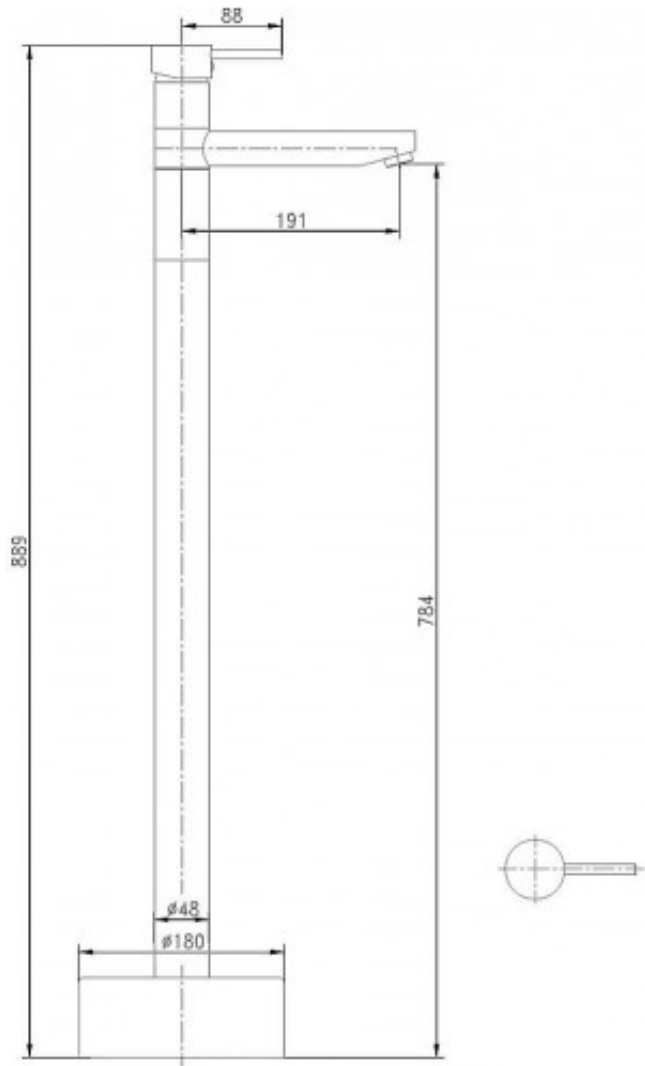

Leigh Bath Filler Round

Product Code:133554

1800 RAYMOR
raymor.com.au

Raymor
more like you

Leigh Bath Filler Round

PRODUCT SPECIFICATION

Product Code	133554
Material	Brass Body
Handle	Zinc Die Cast Handle
Finish	Chrome Plated
Handle Style	Pin Lever
Hot/Cold Indicator	Coloured Hot and Cold indicator button
Warranty	Visit www.raymor.com.au
Spout Reach	191mm - Centre of Mixer to centre of Aerator
Connector Tails	Stainless Steel Rubber lined
Sink/Basin Mixer	Swivel spout
Operation	
Veggie Hose Function	
Mixer Height	784mm - Floor to centre of outlet
Bench Fixing	
Floor Fixing	6 Point floor mounting
Shut Off	40mm Ceramic Disc
Veggie Hand Piece	
Material	
Mount Surface	Suitable for Timber, concrete and Fibro floors
Pressure	Hot and cold water inlet pressure should be equal Gravity feed not suitable

Printed:27/09/2020

© Raymor 2017. All rights reserved.

Version 1 1/09/2017

All measurements are in millimetres and are to be used as a guide only. Specifications and materials may change without notice. Whilst all care has been taken to ensure that all details are correct at the time of print we reserve the right to correct any errors, inaccuracies or omissions or to change or update any details or information at any time without notice.

*Subject to terms and conditions available at raymor.com.au

Raymor
more like you

© Raymor 2017. All rights reserved.

All measurements are in millimetres and are to be used as a guide only. Specifications and materials may change without notice. Whilst all care has been taken to ensure that all details are correct at the time of print we reserve the right to correct any errors, inaccuracies or omissions or to change or update any details or information at any time without notice.