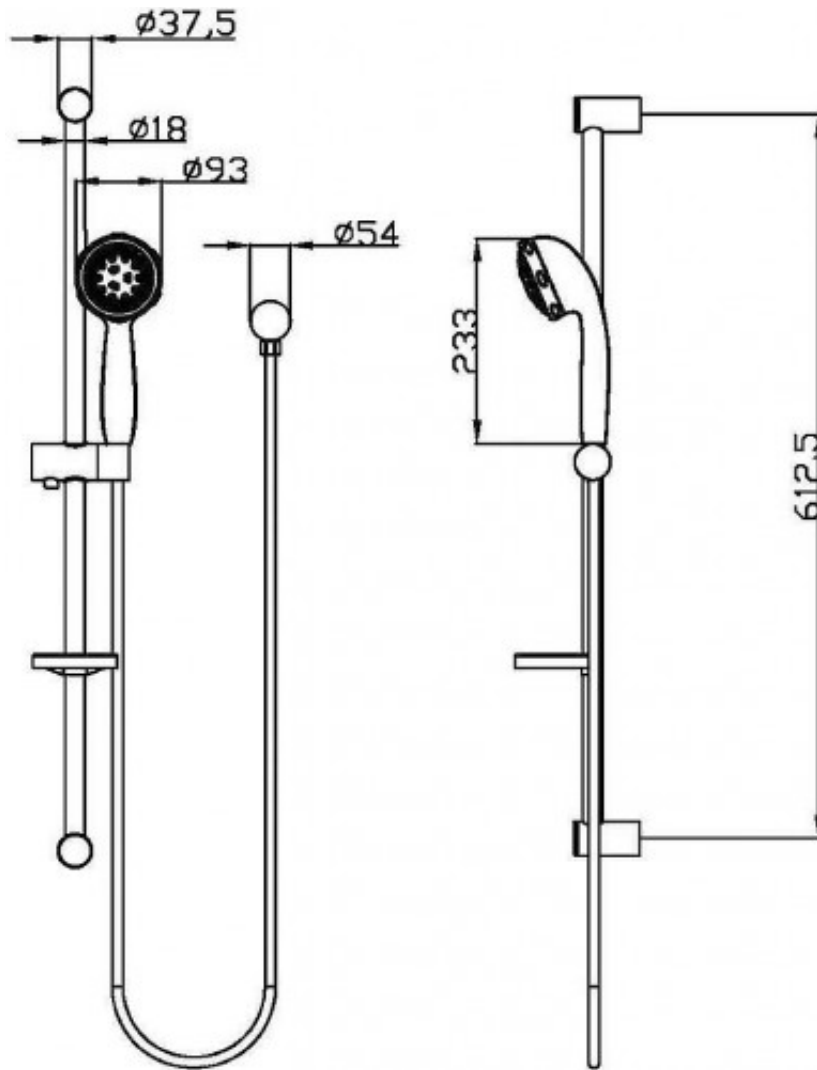

Armada Rail Shower

Product Code:133383

1800 RAYMOR
raymor.com.au

Raymor
more like you

Armada Rail Shower

PRODUCT SPECIFICATION

Product Code	133383
Finish	Chrome
Warranty	Visit www.raymor.com.au
WELS-Rating	WELS 3 STAR 9L/min
Rail Length	612.5mm
Function	4-function

SPARE PARTS

- 133586: Hand piece
- 139128: Slider assembly
- 139126: Soap dish
- 139123: Shower hose pvc silver
- 139124: Wall elbow
- 139125: Shower screw & plug kit

Printed:27/09/2020

© Raymor 2017. All rights reserved.

Version 1 1/09/2017

All measurements are in millimetres and are to be used as a guide only. Specifications and materials may change without notice. Whilst all care has been taken to ensure that all details are correct at the time of print we reserve the right to correct any errors, inaccuracies or omissions or to change or update any details or information at any time without notice.