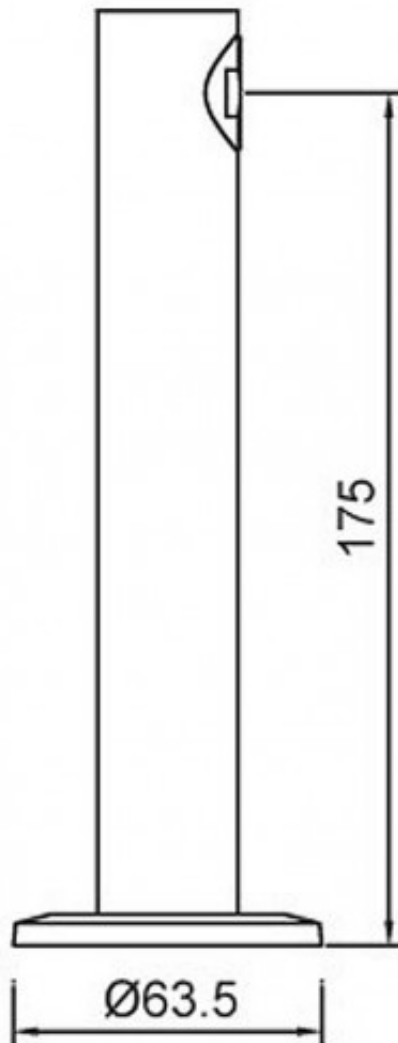

## Hay Bath Spout 175mm

Product Code:133357

1800 RAYMOR  
raymor.com.au

**Raymor**  
*more like you*

# Hay Bath Spout 175mm

## PRODUCT SPECIFICATION

|                       |  |
|-----------------------|--|
| <b>Product Code</b>   | 133357   |
| <b>Material</b>       | Brass  |
| <b>Finish</b>         | Chrome plated  |
| <b>Warranty</b>       | Visit <a href="http://www.raymor.com.au">www.raymor.com.au</a> |
| <b>Spout Reach</b>    | 175mm Fixed  |
| <b>Spout Design</b>   | Round straight   |
| <b>Connection</b>     | 1/2  |
| <b>Mounting</b>       | Wall   |
| <b>Spout Dressing</b> | 63mm Diameter  |
| <b>Mount Type</b>     | Wall   |

Printed:27/09/2020

© Raymor 2017. All rights reserved.

Version 1 1/09/2017

All measurements are in millimetres and are to be used as a guide only. Specifications and materials may change without notice. Whilst all care has been taken to ensure that all details are correct at the time of print we reserve the right to correct any errors, inaccuracies or omissions or to change or update any details or information at any time without notice.