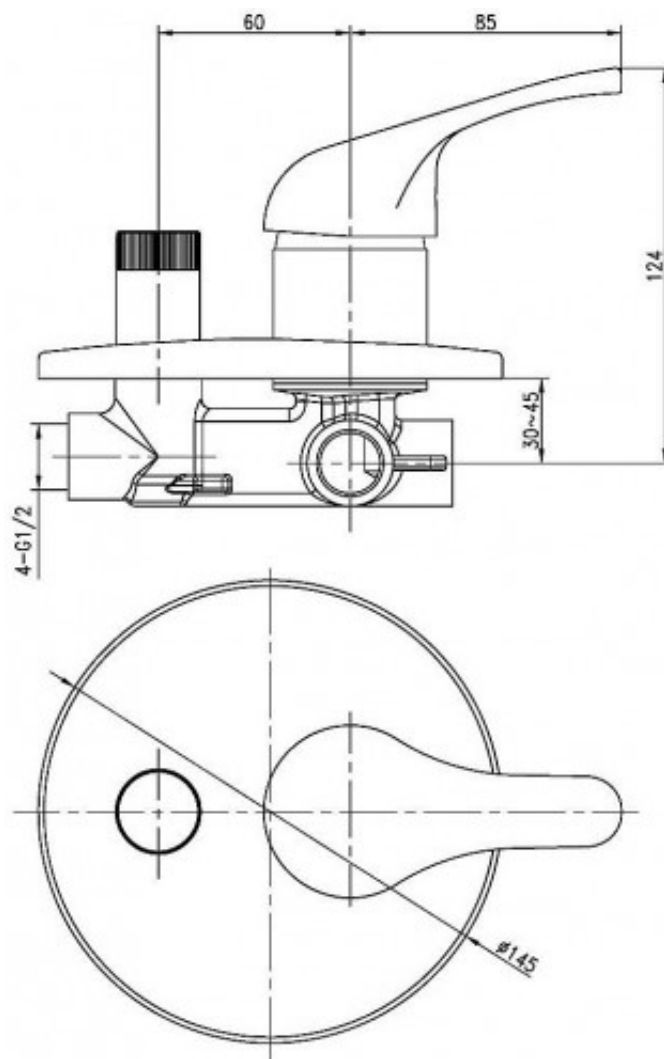

Banjo Bath/Shower Diverter Mixer

Product Code:133294

1800 RAYMOR
raymor.com.au

Raymor
more like you

Banjo Bath/Shower Diverter Mixer

PRODUCT SPECIFICATION

Product Code	133294
Material	Brass 4 port one piece body
Handle	Zinc Die Cast Handle
Finish	Chrome plated
Cartridge	40mm
Handle Style	Conventional radiused end
Hot/Cold Indicator	Coloured Hot and Cold indicator button
Warranty	Visit www.raymor.com.au
Wall Plate design/size	145mm Round Wall Plate
Fixing	4 x Lugged Fixing points
Divertor Operation	Ceramic Disc Twist
Installation Depth	30mm to 45mm
Adjustment	
Wall Fixing Pressure	4 x Lugged Fixing points Hot and cold water inlet pressure should be equal Gravity feed not suitable
Finish Wall Adjustment	30mm to 45mm

Printed:27/09/2020

© Raymor 2017. All rights reserved.

Version 1 1/09/2017

All measurements are in millimetres and are to be used as a guide only. Specifications and materials may change without notice. Whilst all care has been taken to ensure that all details are correct at the time of print we reserve the right to correct any errors, inaccuracies or omissions or to change or update any details or information at any time without notice.