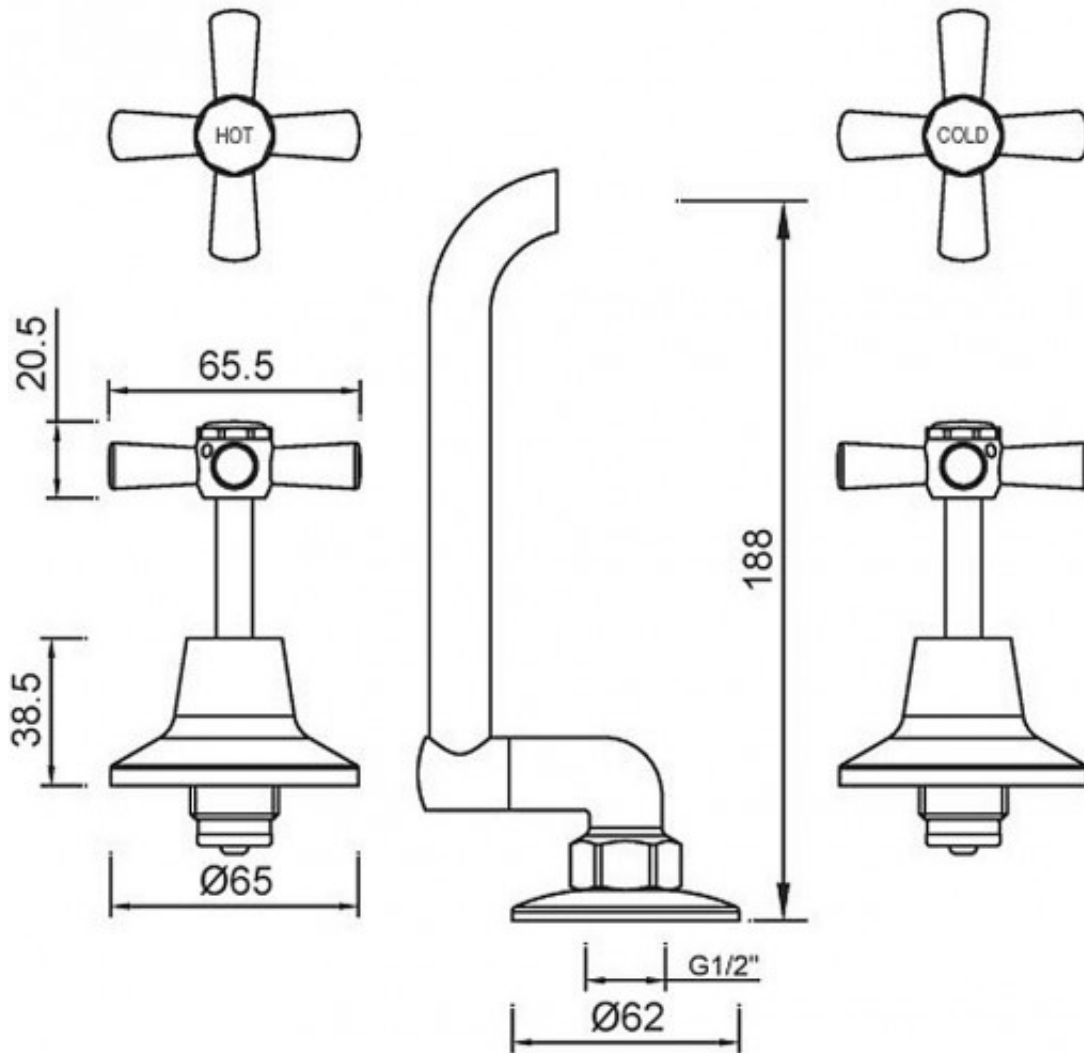

Easy Clean Laundry Set

Product Code:133352

1800 RAYMOR
raymor.com.au

Raymor
more like you

Easy Clean Laundry Set

PRODUCT SPECIFICATION

Product Code	133352
Finish	Chrome plated
Handle Style	Cross handle - Anti Vandal
Hot/Cold Indicator	Coloured Red & Blue words on white backing
Warranty	Visit www.raymor.com.au
WELS-Rating	WELS 4 STAR 7.5L/min
Spout Reach	188mm - From wall to centre of outlet
Shut Off	Jumper Valve
Spout Design	Round straight swivel downswept

Printed:27/09/2020

© Raymor 2017. All rights reserved.

Version 1 1/09/2017

All measurements are in millimetres and are to be used as a guide only. Specifications and materials may change without notice. Whilst all care has been taken to ensure that all details are correct at the time of print we reserve the right to correct any errors, inaccuracies or omissions or to change or update any details or information at any time without notice.