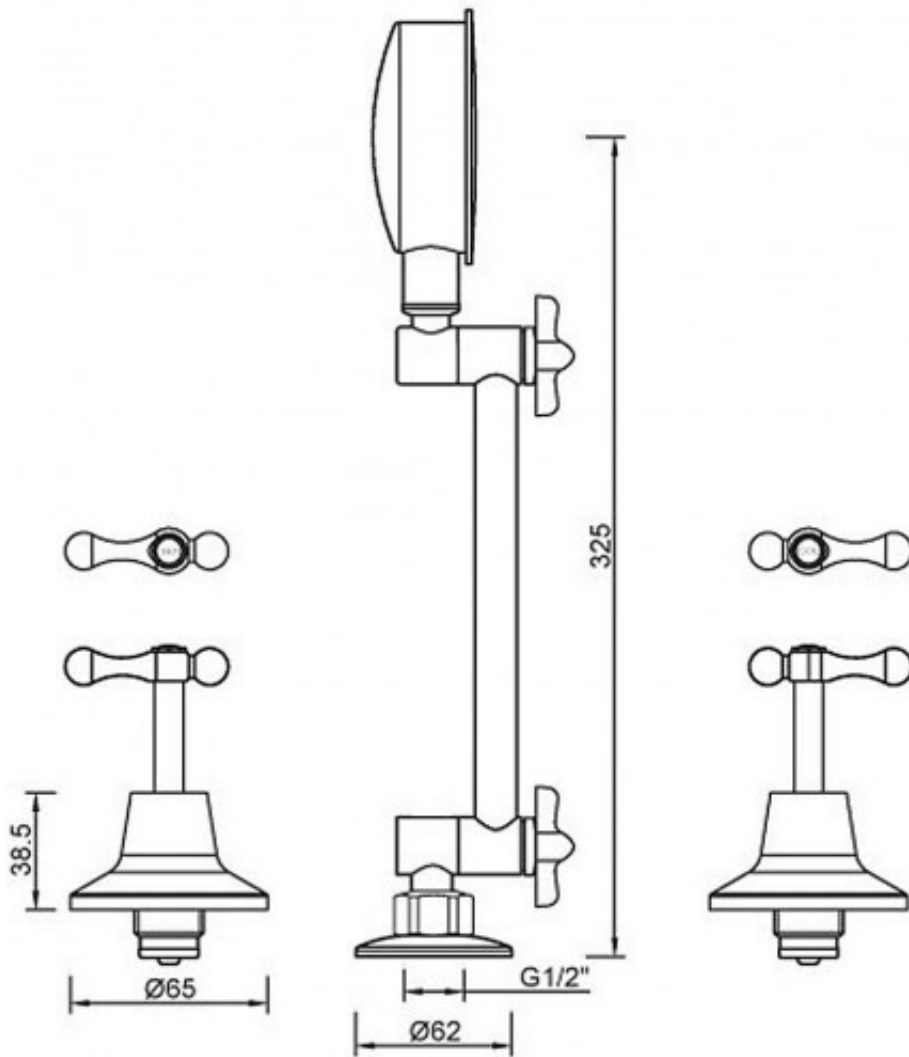

## Armada Shower Set - Quarter Turn

Product Code:133348

1800 RAYMOR  
raymor.com.au

**Raymor**  
*more like you*

# Armada Shower Set - Quarter Turn

## PRODUCT SPECIFICATION

<b>Product Code</b>	133348
<b>Finish</b>	Chrome plated
<b>Handle Style</b>	Lever
<b>Hot/Cold Indicator</b>	Silver writing on white backing
<b>Warranty</b>	Visit <a href="http://www.raymor.com.au">www.raymor.com.au</a>
<b>WELS-Rating</b>	WELS 3 STAR 9L/min
<b>Spout Reach</b>	140mm reach fixed spout
<b>Shut Off</b>	Ceramic Disc
<b>Function</b>	Single function adjustable height
<b>Shower Reach</b>	325mm - From wall to centre of spray plate
<b>Operation</b>	Quarter turn

Printed:27/09/2020

© Raymor 2017. All rights reserved.

Version 1 1/09/2017

All measurements are in millimetres and are to be used as a guide only. Specifications and materials may change without notice. Whilst all care has been taken to ensure that all details are correct at the time of print we reserve the right to correct any errors, inaccuracies or omissions or to change or update any details or information at any time without notice.