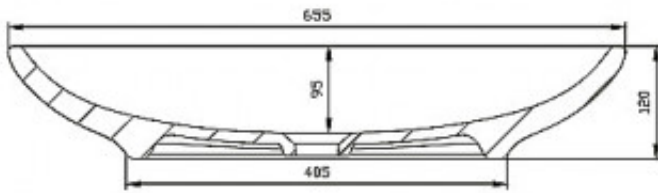

Omega Counter Top Basin

Product Code:133438

1800 RAYMOR
raymor.com.au

Raymor
more like you

Omega Counter Top Basin

PRODUCT SPECIFICATION

Product Code	133438
Material	Vitreous china
Warranty	Visit www.raymor.com.au
Item Colour	White
Plug and Waste	Included
Type	Counter Top
Capacity	13L
Overflow	No
Bowl Capacity	10L
Tap hole	No Tap Hole

SPARE PARTS

133601 Pop Up waste with Hair Catcher

FRONT

TOP

SIDE

OUTLET HOLE
DETAIL

Printed:27/09/2020

© Raymor 2017. All rights reserved.