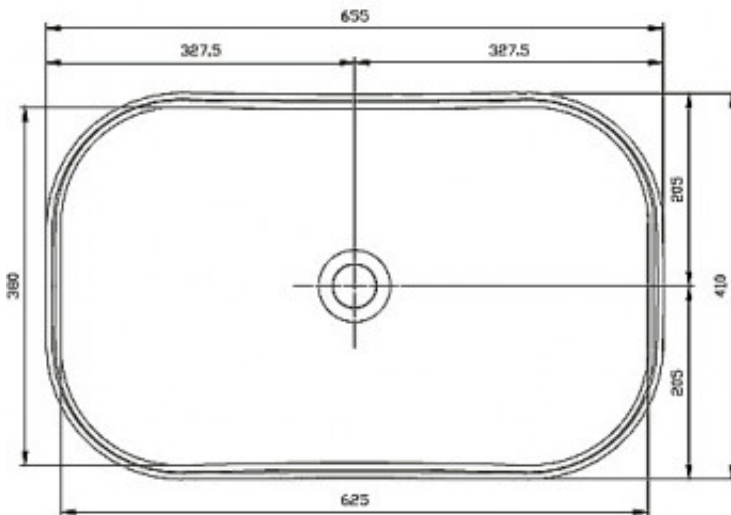

Omega Counter Top Basin

Product Code:133438

1800 RAYMOR
raymor.com.au

Raymor
more like you

Omega Counter Top Basin

PRODUCT SPECIFICATION

Product Code	133438
Material	Vitreous china
Warranty	Visit www.raymor.com.au
Item Colour	White
Plug and Waste	Included
Type	Counter Top
Capacity	13L
Overflow	No
Bowl Capacity	10L
Tap hole	No Tap Hole

SPARE PARTS

133601 Pop Up waste with Hair Catcher

FRONT

TOP

SIDE

OUTLET HOLE
DETAIL

Printed:27/09/2020

© Raymor 2017. All rights reserved.

Version 1 1/09/2017

All measurements are in millimetres and are to be used as a guide only. Specifications and materials may change without notice. Whilst all care has been taken to ensure that all details are correct at the time of print we reserve the right to correct any errors, inaccuracies or omissions or to change or update any details or information at any time without notice.