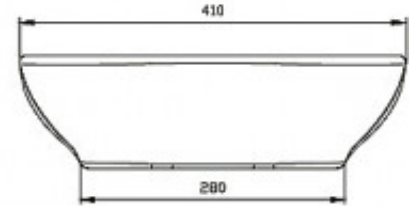

Omega Counter Top Basin

Product Code:133438

1800 RAYMOR
raymor.com.au

Raymor
more like you

Omega Counter Top Basin

PRODUCT SPECIFICATION

Product Code	133438
Material	Vitreous china
Warranty	Visit www.raymor.com.au
Item Colour	White
Plug and Waste	Included
Type	Counter Top
Capacity	13L
Overflow	No
Bowl Capacity	10L
Tap hole	No Tap Hole

SPARE PARTS

133601 Pop Up waste with Hair Catcher

FRONT

TOP

SIDE

OUTLET HOLE
DETAIL

Printed:27/09/2020

© Raymor 2017. All rights reserved.

Version 1 1/09/2017

All measurements are in millimetres and are to be used as a guide only. Specifications and materials may change without notice. Whilst all care has been taken to ensure that all details are correct at the time of print we reserve the right to correct any errors, inaccuracies or omissions or to change or update any details or information at any time without notice.