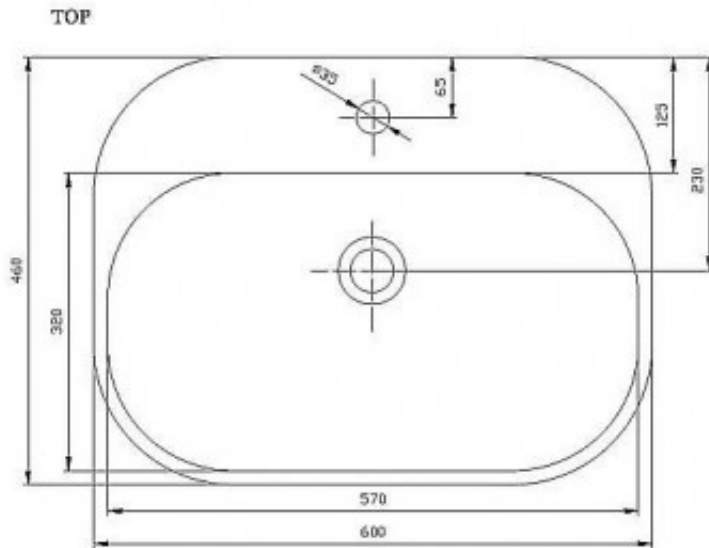

Alpha Semi-inset Basin

PRODUCT SPECIFICATION

Product Code	133437
Material	Vitreous china
Warranty	Visit www.raymor.com.au
Item Colour	White
Plug and Waste	Included
Type	Counter Top
Capacity	10L
Overflow	Yes
Bowl Capacity	10L
Tap hole	One Tap Hole

SPARE PARTS

133601 Pop Up waste with Hair Catcher
139034 Chrome Overflow Grille Cover

Printed:27/09/2020

© Raymor 2017. All rights reserved.

Version 1 1/09/2017

All measurements are in millimetres and are to be used as a guide only. Specifications and materials may change without notice. Whilst all care has been taken to ensure that all details are correct at the time of print we reserve the right to correct any errors, inaccuracies or omissions or to change or update any details or information at any time without notice.

*Subject to terms and conditions available at raymor.com.au

Raymor
more like you