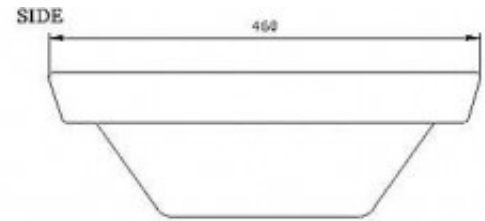

Alpha Semi-inset Basin

Product Code:133437

1800 RAYMOR
raymor.com.au

Raymor
more like you

Alpha Semi-inset Basin

PRODUCT SPECIFICATION

Product Code	133437
Material	Vitreous china
Warranty	Visit www.raymor.com.au
Item Colour	White
Plug and Waste	Included
Type	Counter Top
Capacity	10L
Overflow	Yes
Bowl Capacity	10L
Tap hole	One Tap Hole

SPARE PARTS

133601 Pop Up waste with Hair Catcher
139034 Chrome Overflow Grille Cover

A detailed map of the overflow hole

OUTLET HOLE DETAIL

Printed:27/09/2020

© Raymor 2017. All rights reserved.

Version 1 1/09/2017