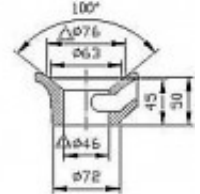

Alpha Semi-inset Basin

Product Code:133437

1800 RAYMOR
raymor.com.au

Raymor
more like you

Alpha Semi-inset Basin

PRODUCT SPECIFICATION

Product Code	133437
Material	Vitreous china
Warranty	Visit www.raymor.com.au
Item Colour	White
Plug and Waste	Included
Type	Counter Top
Capacity	10L
Overflow	Yes
Bowl Capacity	10L
Tap hole	One Tap Hole

SPARE PARTS

133601 Pop Up waste with Hair Catcher
139034 Chrome Overflow Grille Cover

A detailed map of the overflow hole

OUTLET HOLE DETAIL

Printed:27/09/2020

© Raymor 2017. All rights reserved.

Version 1 1/09/2017

All measurements are in millimetres and are to be used as a guide only. Specifications and materials may change without notice. Whilst all care has been taken to ensure that all details are correct at the time of print we reserve the right to correct any errors, inaccuracies or omissions or to change or update any details or information at any time without notice.