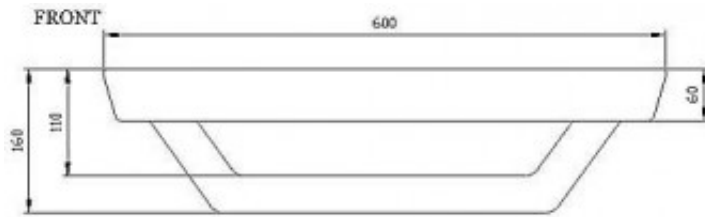

Alpha Semi-inset Basin

PRODUCT SPECIFICATION

Product Code	133437
Material	Vitreous china
Warranty	Visit www.raymor.com.au
Item Colour	White
Plug and Waste	Included
Type	Counter Top
Capacity	10L
Overflow	Yes
Bowl Capacity	10L
Tap hole	One Tap Hole

SPARE PARTS

133601 Pop Up waste with Hair Catcher
139034 Chrome Overflow Grille Cover

Printed:27/09/2020

© Raymor 2017. All rights reserved.

Version 1 1/09/2017

All measurements are in millimetres and are to be used as a guide only. Specifications and materials may change without notice. Whilst all care has been taken to ensure that all details are correct at the time of print we reserve the right to correct any errors, inaccuracies or omissions or to change or update any details or information at any time without notice.

*Subject to terms and conditions available at raymor.com.au

Raymor
more like you