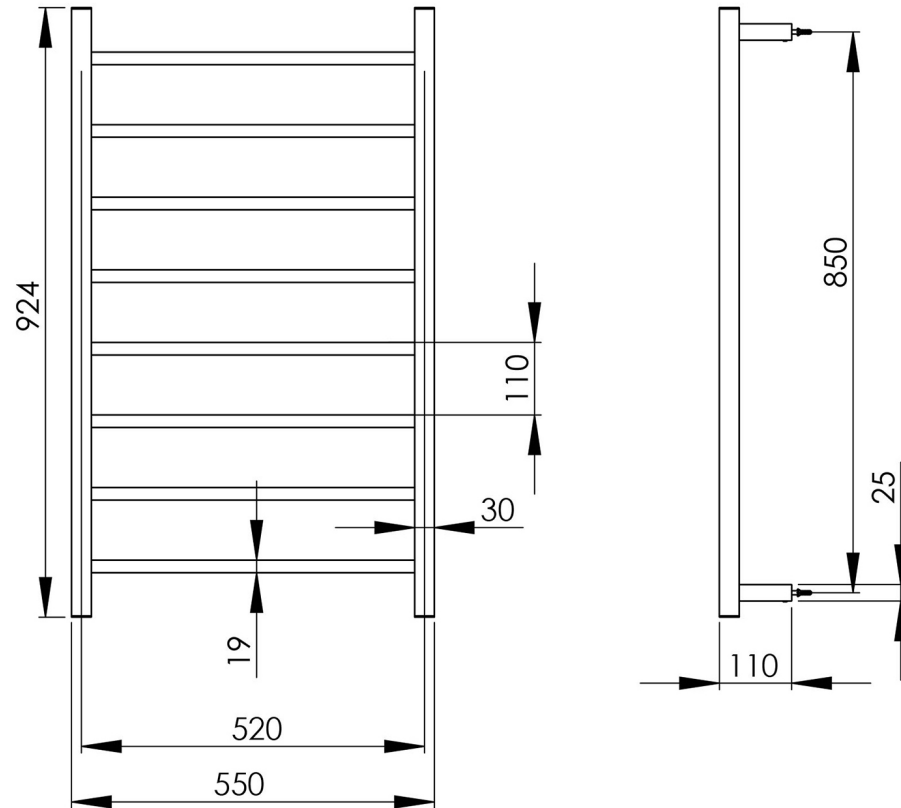

## ARGO TOWEL LADDER 920MM S / S

## SPECIFICATIONS