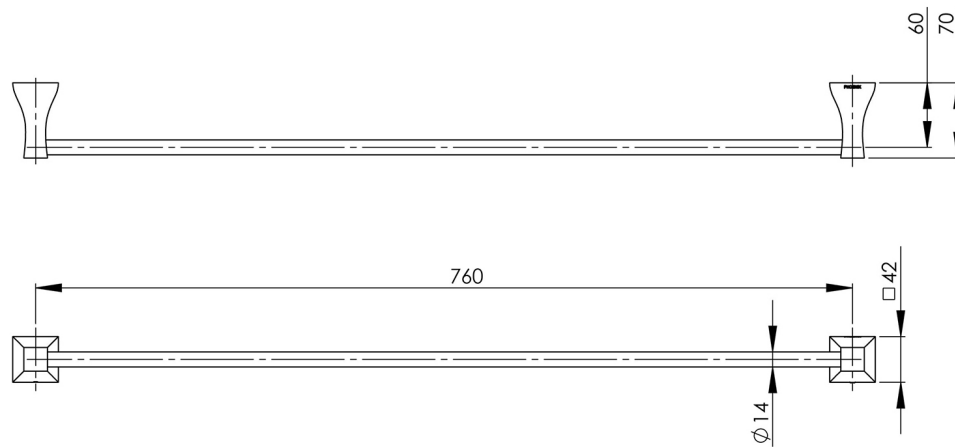

ARGO

ARGO SINGLE TOWEL RAIL 760MM

SPECIFICATIONS

AVAILABLE IN

AR802 CHR
Chrome

INFORMATION

MAINTENANCE AND CARE:

- All surfaces should be cleaned with mild liquid detergent or soap and water.
- Do not use cream cleaners or citrus based cleaning products, as they are abrasive.
- Use of unsuitable cleaning agents may damage the surface.
- Any damage caused in this way will not be covered by warranty.