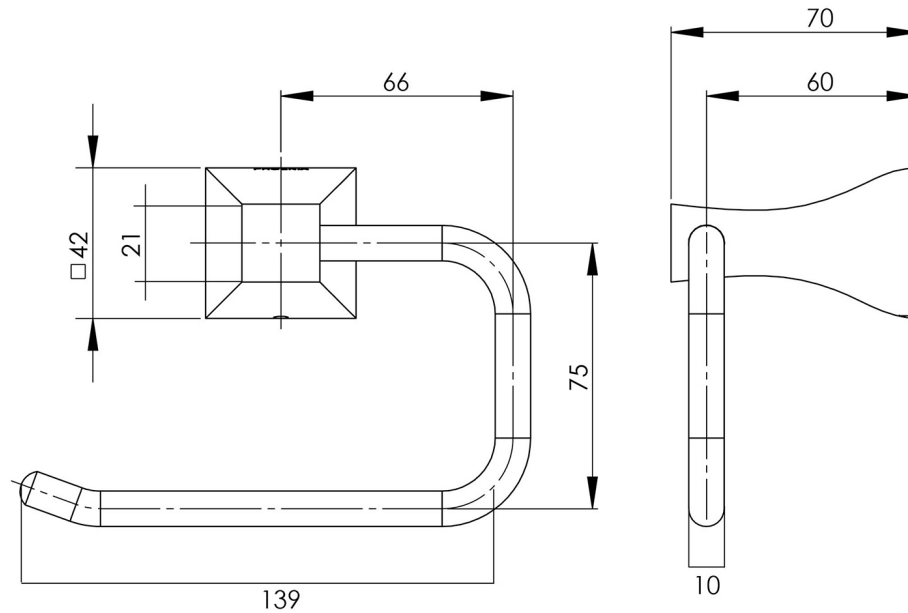

ARGO

ARGO TOILET ROLL HOLDER

SPECIFICATIONS

AVAILABLE IN

AR892 CHR
Chrome

INFORMATION

MAINTENANCE AND CARE:

- All surfaces should be cleaned with mild liquid detergent or soap and water.
- Do not use cream cleaners or citrus based cleaning products, as they are abrasive.
- Use of unsuitable cleaning agents may damage the surface.
- Any damage caused in this way will not be covered by warranty.