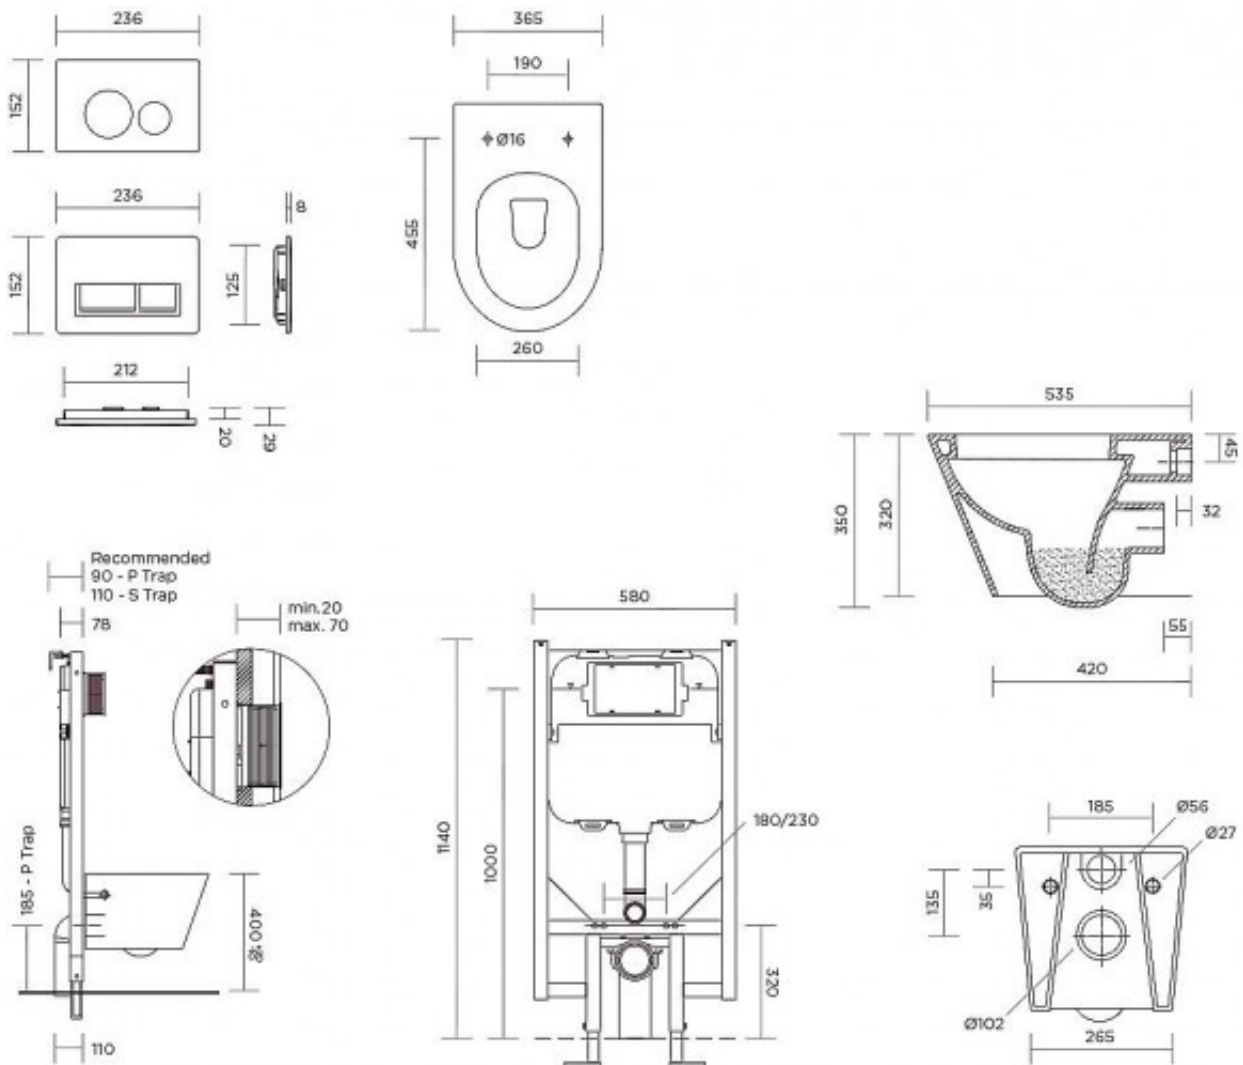

## BYRON WALL HUNG SUITE S/S ROUND BUTTON

Product Code:133140

1800 RAYMOR  
raymor.com.au

**Raymor**  
*more like you*

# BYRON WALL HUNG SUITE S/S ROUND BUTTON

## PRODUCT SPECIFICATION

<b>Product Code</b>	133140
<b>Warranty</b>	Visit <a href="http://www.raymor.com.au">www.raymor.com.au</a>
<b>Pan</b>	Vitreous China
<b>Cistern</b>	In-Wall
<b>Item Colour</b>	White
<b>Rim Type</b>	Boxed Rim
<b>Button</b>	Rectangular Stainless Steel Plate-Round Buttons
<b>Seat</b>	Soft Close, quick release with metal hinges
<b>Trap Type</b>	P-trap floor to centre of outlet 185mm
<b>WELS-Rating</b>	WELS 4 STAR 3.5L AVG FLUSH VOL
<b>Inlet Valve</b>	WDI universal inlet valve (fixed top entry point)
<b>Outlet Valve</b>	WDI dual flush outlet valve

Printed:27/09/2020

© Raymor 2017. All rights reserved.

Version 1 1/09/2017

All measurements are in millimetres and are to be used as a guide only. Specifications and materials may change without notice. Whilst all care has been taken to ensure that all details are correct at the time of print we reserve the right to correct any errors, inaccuracies or omissions or to change or update any details or information at any time without notice.