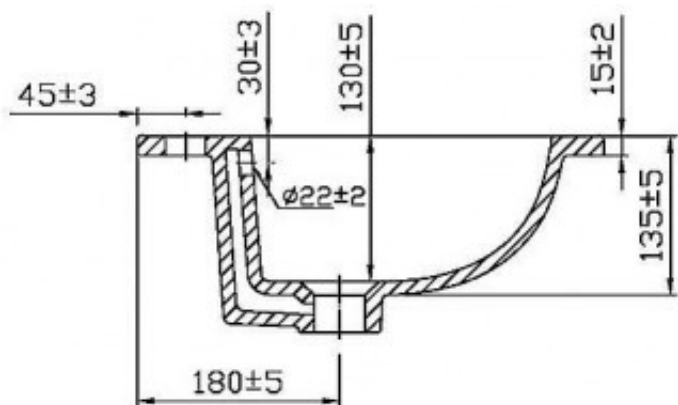

Banjo Vanity Basin

Product Code:132838

1800 RAYMOR
raymor.com.au

Raymor
more like you

Banjo Vanity Basin

PRODUCT SPECIFICATION

Product Code	132838
Material	Vitreous china
Warranty	Visit www.raymor.com.au
Item Colour	White
Plug and Waste	Included
Type	Drop in Vanity
Capacity	5.8L
Overflow	Yes
Tap hole	One Tap Hole

SPARE PARTS

- 133601 Pop Up waste with Hair Catcher
- 139034 Chrome Overflow Grille Cover

Printed:27/09/2020

© Raymor 2017. All rights reserved.

Version 1 1/09/2017

All measurements are in millimetres and are to be used as a guide only. Specifications and materials may change without notice. Whilst all care has been taken to ensure that all details are correct at the time of print we reserve the right to correct any errors, inaccuracies or omissions or to change or update any details or information at any time without notice.