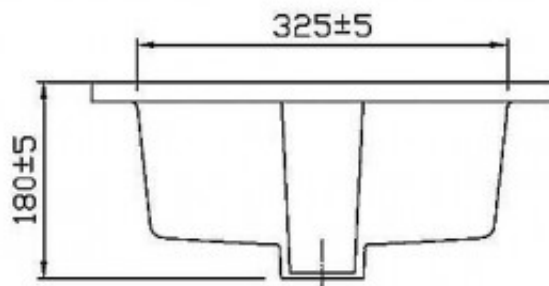

Banjo Vanity Basin

Product Code:132838

1800 RAYMOR
raymor.com.au

Raymor
more like you

Banjo Vanity Basin

PRODUCT SPECIFICATION

Product Code	132838
Material	Vitreous china
Warranty	Visit www.raymor.com.au
Item Colour	White
Plug and Waste	Included
Type	Drop in Vanity
Capacity	5.8L
Overflow	Yes
Tap hole	One Tap Hole

SPARE PARTS

- 133601 Pop Up waste with Hair Catcher
- 139034 Chrome Overflow Grille Cover

Printed:27/09/2020

© Raymor 2017. All rights reserved.

Version 1 1/09/2017

All measurements are in millimetres and are to be used as a guide only. Specifications and materials may change without notice. Whilst all care has been taken to ensure that all details are correct at the time of print we reserve the right to correct any errors, inaccuracies or omissions or to change or update any details or information at any time without notice.