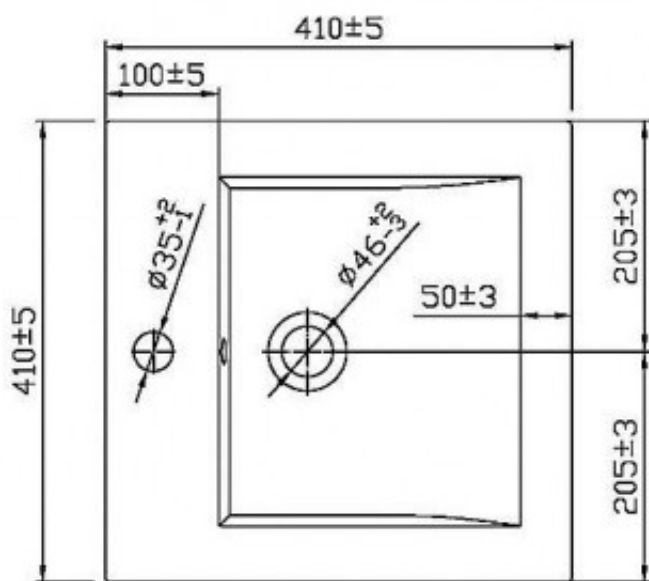

Banjo Vanity Basin

Product Code:132838

1800 RAYMOR
raymor.com.au

Raymor
more like you

Banjo Vanity Basin

PRODUCT SPECIFICATION

Product Code	132838
Material	Vitreous china
Warranty	Visit www.raymor.com.au
Item Colour	White
Plug and Waste	Included
Type	Drop in Vanity
Capacity	5.8L
Overflow	Yes
Tap hole	One Tap Hole

SPARE PARTS

- 133601 Pop Up waste with Hair Catcher
- 139034 Chrome Overflow Grille Cover

Printed:27/09/2020

© Raymor 2017. All rights reserved.

Version 1 1/09/2017

All measurements are in millimetres and are to be used as a guide only. Specifications and materials may change without notice. Whilst all care has been taken to ensure that all details are correct at the time of print we reserve the right to correct any errors, inaccuracies or omissions or to change or update any details or information at any time without notice.