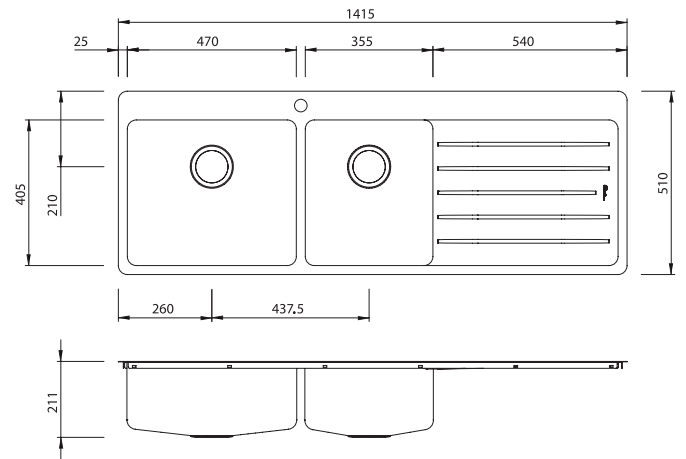

Sonetto

SN1011

Sonetto 1 & 3/4 Bowl Topmount Sink With Drainer

All dimensions in mm

Specifications /

Sink size	1415W x 510H mm
Bowl size	Large Bowl 470W x 405H x 205D / 39L 3/4 Bowl 355W x 405H x 205D / 30L
Construction	Fabricated with 25 mm radius corners, Softtone® and soundproofing.
Material	304 grade, 18/10 brushed stainless steel (1.2 mm thick)
Installation	Topmount
Fixings	Installation clips supplied
Min cabinet size	900 mm
Tap holes	1 tap hole only
Waste fittings	2 x 90 mm basket wastes included
Overflow	Not available
Carton size	1470 x 560 x 255 mm
Weight	22 kg
Warranty	Lifetime manufacturer's warranty (refer to oliveri.com.au)
Maintenance and care instructions	All surfaces should be cleaned with mild liquid detergent or soap and water. To maintain the shine on your Oliveri stainless steel sink, we recommended the use of any of the easy to obtain, non-abrasive stainless steel cleaners or metal polishes.