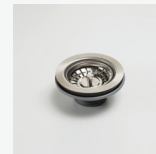

Included accessories /

AC14
Basket Waste