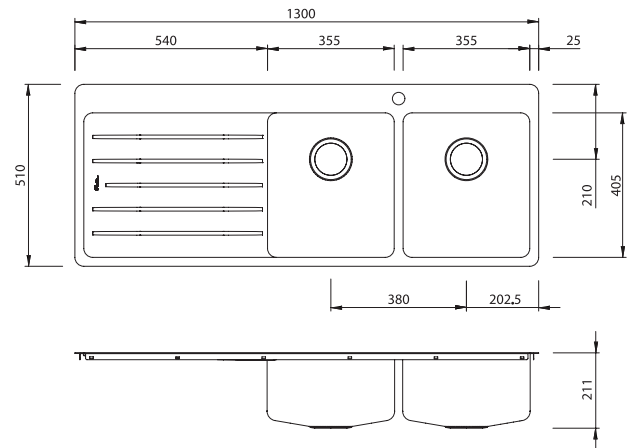

## SN1072

Sonetto Double Bowl Topmount Sink With Drainer

### Specifications /

<b>Sink size</b>	1300W x 510H mm
<b>Bowl size</b>	3/4 Bowl 355W x 405H x 205D / 30L  3/4 Bowl 355W x 405H x 205D / 30L
<b>Construction</b>	Fabricated with 25 mm radius corners, Softtone® and soundproofing.
<b>Material</b>	304 grade, 18/10 brushed stainless steel (1.2 mm thick)
<b>Installation</b>	Topmount
<b>Fixings</b>	Installation clips supplied
<b>Min cabinet size</b>	800 mm
<b>Tap holes</b>	1 tap hole only
<b>Waste fittings</b>	2 x 90 mm basket wastes included
<b>Overflow</b>	Not available
<b>Carton size</b>	1360 x 560 x 255 mm
<b>Weight</b>	20 kg
<b>Warranty</b>	Lifetime manufacturer's warranty (refer to <a href="http://oliveri.com.au">oliveri.com.au</a> )
<b>Maintenance and care instructions</b>	All surfaces should be cleaned with mild liquid detergent or soap and water. To maintain the shine on your Oliveri stainless steel sink, we recommended the use of any of the easy to obtain, non-abrasive stainless steel cleaners or metal polishes.