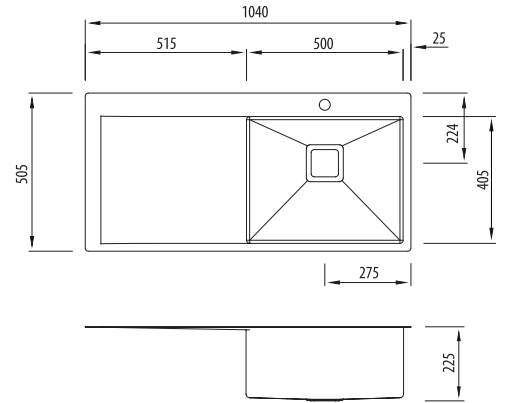

Professional Series

PR1122

Single Bowl Topmount Sink With Drainer

All dimensions in mm

Specifications /

Sink size	1040W x 505H mm
Bowl size	Grand Bowl 500W x 405H x 225D / 46L
Construction	Fabricated with 10 mm radius corners, Softtone® and soundproofing.
Material	304 grade, 18/10 brushed stainless steel (1.5 mm thick)
Installation	Topmount
Fixings	Topmount clips supplied
Min cabinet size	600 mm
Tap holes	1 tap hole only
Waste fittings	1 x 90 mm basket waste included
Overflow	Not available
Carton size	1140 x 595 x 290 mm
Weight	16.5 kg
Warranty	Lifetime manufacturer's warranty (refer to oliveri.com.au)
Maintenance and care instructions	All surfaces should be cleaned with mild liquid detergent or soap and water. To maintain the shine on your Oliveri stainless steel sink, we recommended the use of any of the easy to obtain, non-abrasive stainless steel cleaners or metal polishes.