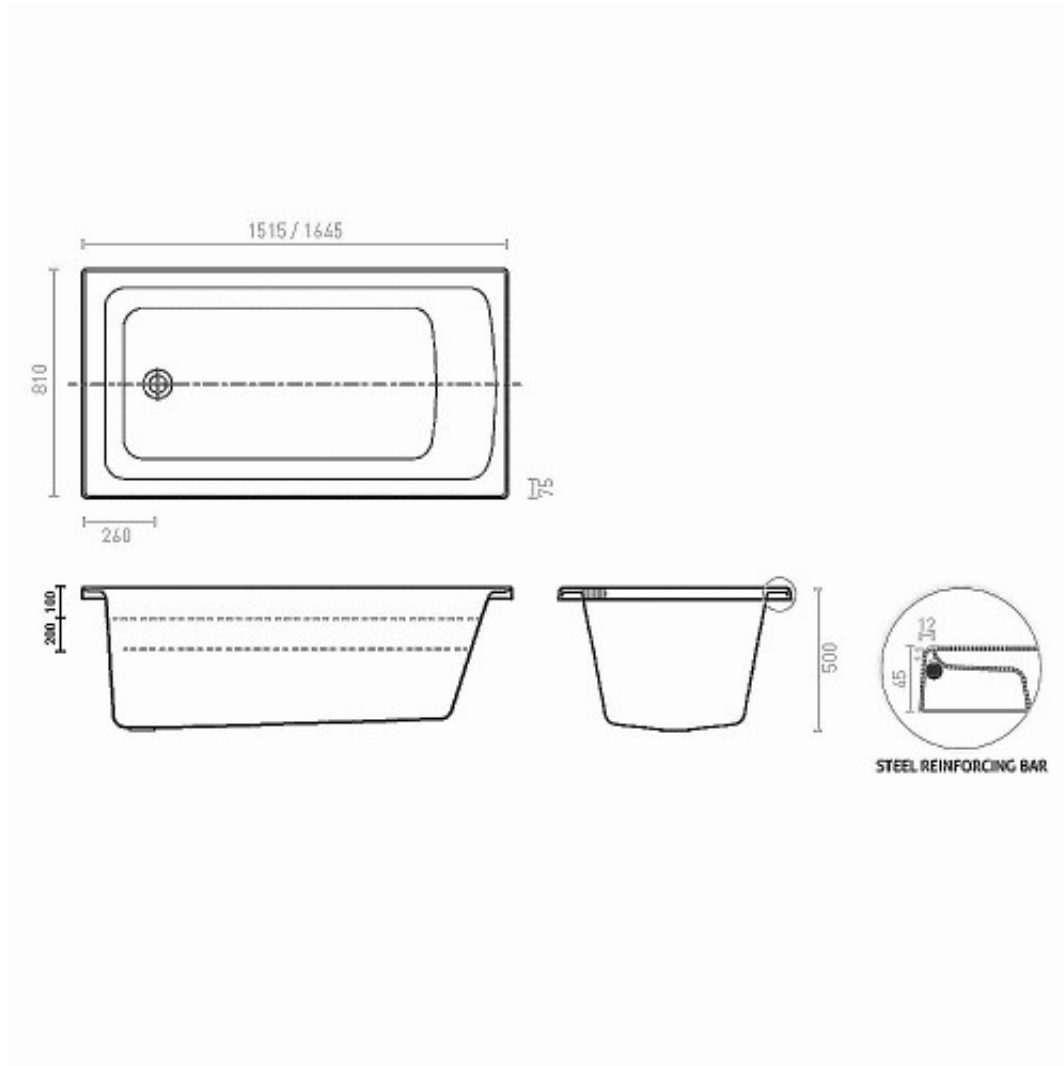

Jamaica 1645 Santai 9 Jet Inset Spa Bath

Product Code:123517

1800 RAYMOR
raymor.com.au

Raymor
more like you

Jamaica 1645 Santai 9 Jet Inset Spa Bath

PRODUCT SPECIFICATION

Product Code 123517
Finish Wall 123518|123516|123520|123519|123524|
Adjustment 123523

Printed:27/09/2020

© Raymor 2017. All rights reserved.

All measurements are in millimetres and are to be used as a guide only. Specifications and materials may change without notice. Whilst all care has been taken to ensure that all details are correct at the time of print we reserve the right to correct any errors, inaccuracies or omissions or to change or update any details or information at any time without notice.