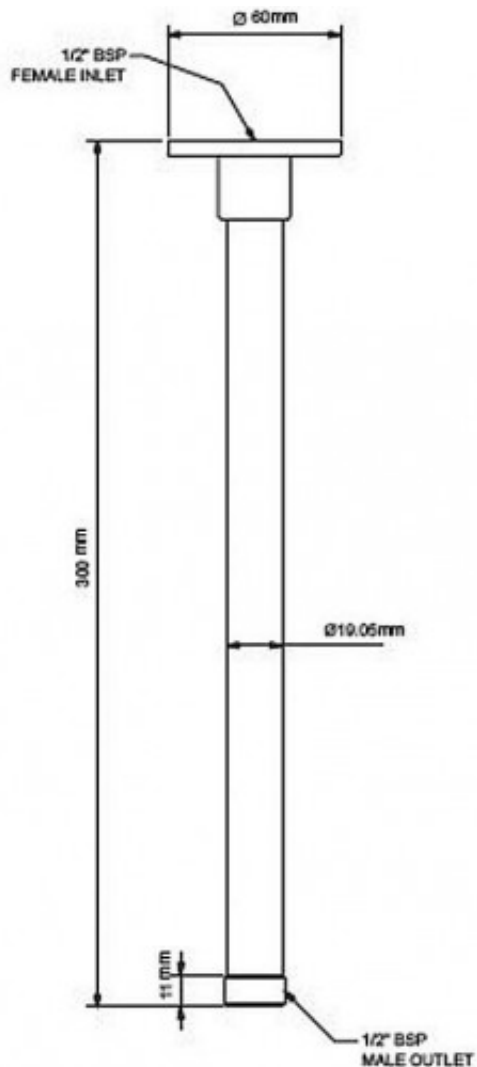

Raymor Straight Square Arm

Product Code:121479

1800 RAYMOR
raymor.com.au

Raymor
more like you

Raymor Straight Square Arm

PRODUCT SPECIFICATION

Product Code	121479
Finish	Chrome
Warranty	Visit www.raymor.com.au
Connection	1/2
Arm Reach	300mm

Printed:27/09/2020

© Raymor 2017. All rights reserved.

Version 1 1/09/2017

All measurements are in millimetres and are to be used as a guide only. Specifications and materials may change without notice. Whilst all care has been taken to ensure that all details are correct at the time of print we reserve the right to correct any errors, inaccuracies or omissions or to change or update any details or information at any time without notice.