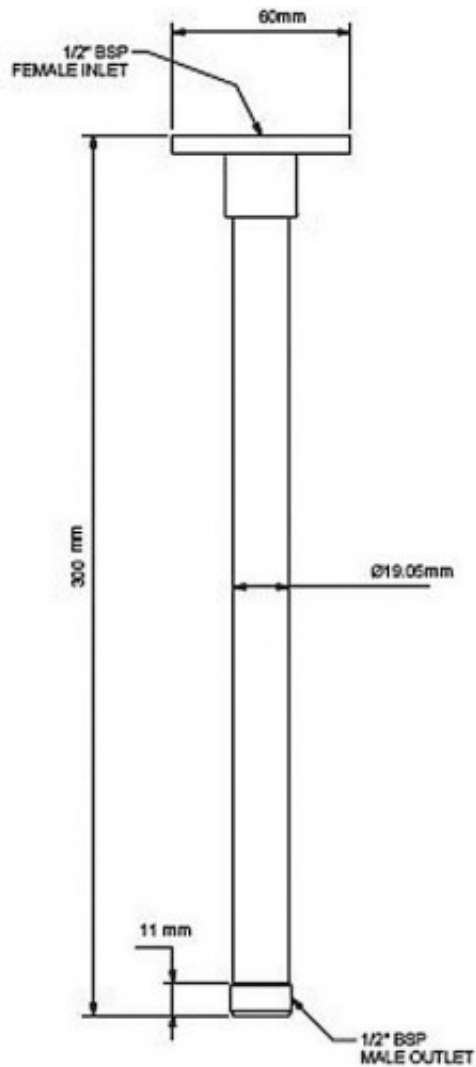

Raymor Straight Square Arm

Product Code:121479

1800 RAYMOR
raymor.com.au

Raymor
more like you

Raymor Straight Square Arm

PRODUCT SPECIFICATION

Product Code	121479
Finish	Chrome
Warranty	Visit www.raymor.com.au
Connection	1/2
Arm Reach	300mm

Printed:27/09/2020

© Raymor 2017. All rights reserved.

Version 1 1/09/2017

All measurements are in millimetres and are to be used as a guide only. Specifications and materials may change without notice. Whilst all care has been taken to ensure that all details are correct at the time of print we reserve the right to correct any errors, inaccuracies or omissions or to change or update any details or information at any time without notice.