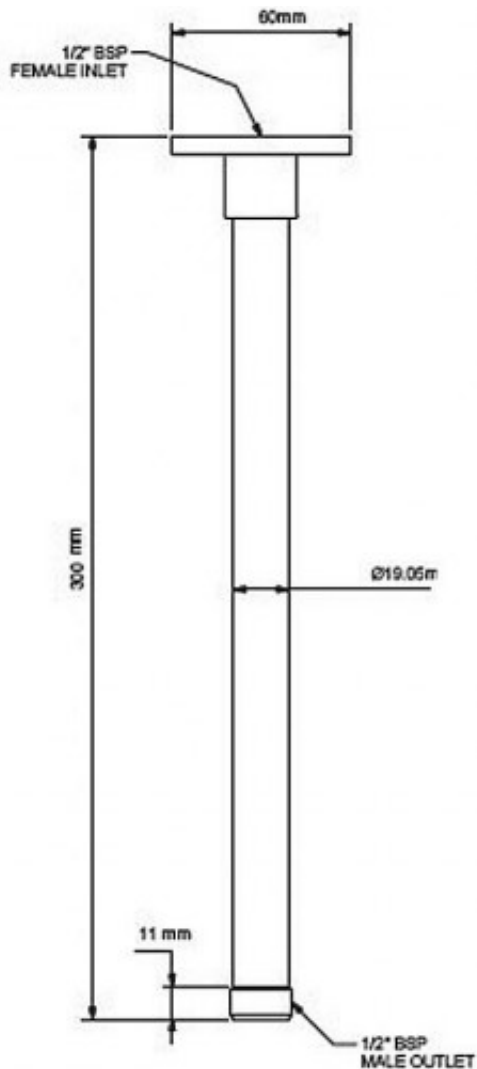

Raymor Straight Round Arm

Product Code:121476

1800 RAYMOR
raymor.com.au

Raymor
more like you

Raymor Straight Round Arm

PRODUCT SPECIFICATION

Product Code	121476
Finish	Chrome
Warranty	Visit www.raymor.com.au
Connection	1/2
Arm Reach	300mm

Printed:27/09/2020

© Raymor 2017. All rights reserved.

Version 1 1/09/2017

All measurements are in millimetres and are to be used as a guide only. Specifications and materials may change without notice. Whilst all care has been taken to ensure that all details are correct at the time of print we reserve the right to correct any errors, inaccuracies or omissions or to change or update any details or information at any time without notice.