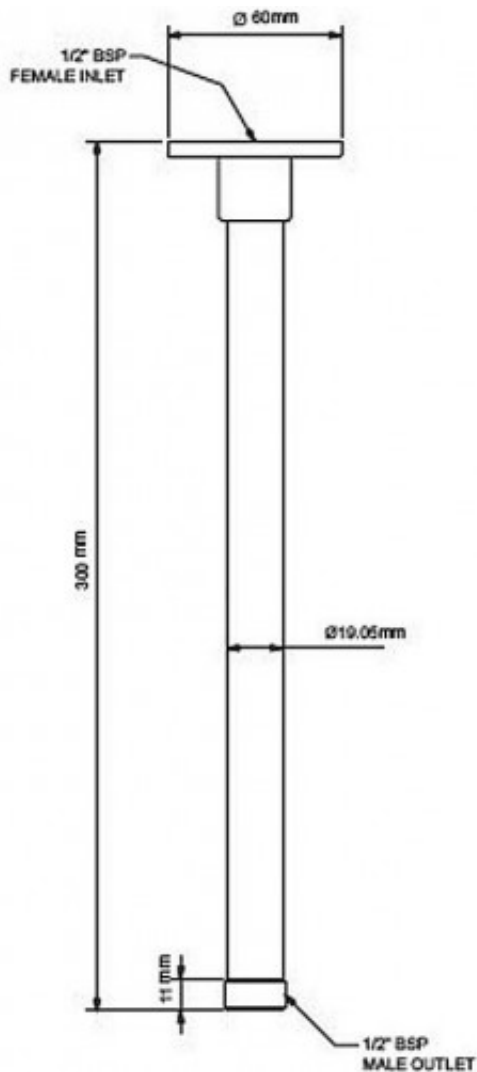

Raymor Straight Round Arm

Product Code:121476

1800 RAYMOR
raymor.com.au

Raymor
more like you

Raymor Straight Round Arm

PRODUCT SPECIFICATION

Product Code	121476
Finish	Chrome
Warranty	Visit www.raymor.com.au
Connection	1/2
Arm Reach	300mm

Printed:27/09/2020

© Raymor 2017. All rights reserved.

Version 1 1/09/2017

All measurements are in millimetres and are to be used as a guide only. Specifications and materials may change without notice. Whilst all care has been taken to ensure that all details are correct at the time of print we reserve the right to correct any errors, inaccuracies or omissions or to change or update any details or information at any time without notice.