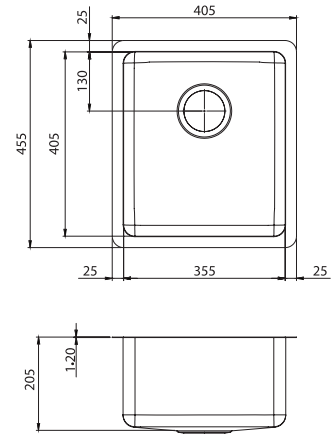

Sonetto

SN1030U

Sonetto Standard Bowl Undermount Sink

All dimensions in mm

Specifications /

Sink size	405W x 455H mm
Bowl size	3/4 Bowl 355W x 405H x 205D / 30L
Construction	Fabricated with 25 mm radius corners, Softtone® and soundproofing.
Material	304 grade, 18/10 brushed stainless steel (1.2 mm thick)
Installation	Undermount
Fixings	Installation clips supplied
Min cabinet size	500 mm
Tap holes	N/A
Waste fittings	1 x 90 mm basket waste included
Overflow	Not available
Carton size	520 x 470 x 250 mm
Weight	5 kg
Warranty	Lifetime manufacturer's warranty (refer to oliveri.com.au)
Maintenance and care instructions	All surfaces should be cleaned with mild liquid detergent or soap and water. To maintain the shine on your Oliveri stainless steel sink, we recommended the use of any of the easy to obtain, non-abrasive stainless steel cleaners or metal polishes.