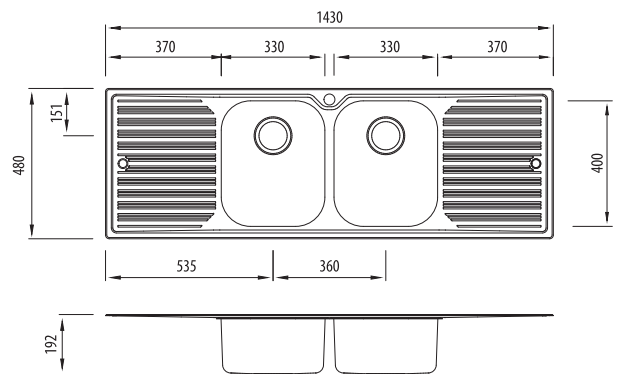

Diaz

Proudly Aussie made

All dimensions in mm

DZ153

Double Bowl Topmount Sink With Double Drainer

Specifications /

Sink size	1430W x 480H mm
Bowl size	Main Bowl 330W x 400H x 180D / 21L Main Bowl 330W x 400H x 180D / 21L
Construction	2 piece, bowls and drainer seam welded
Material	304 grade, 18/10 polished stainless steel (0.8 mm thick)
Installation	Topmount recommended
Fixings	Adjustable clips and sealing foam supplied
Min cabinet size	800 mm
Tap holes	Available 0 or 1 tap hole (specify when ordering)
Waste fittings	2 x 90 mm basket wastes included
Overflow	Not available
Carton size	1440 x 490 x 200 mm
Weight	10 kg
Warranty	Lifetime manufacturer's warranty (refer to oliveri.com.au)
Maintenance and care instructions	All surfaces should be cleaned with mild liquid detergent or soap and water. To maintain the shine on your Oliveri stainless steel sink, we recommended the use of any of the easy to obtain, non-abrasive stainless steel cleaners or metal polishes.