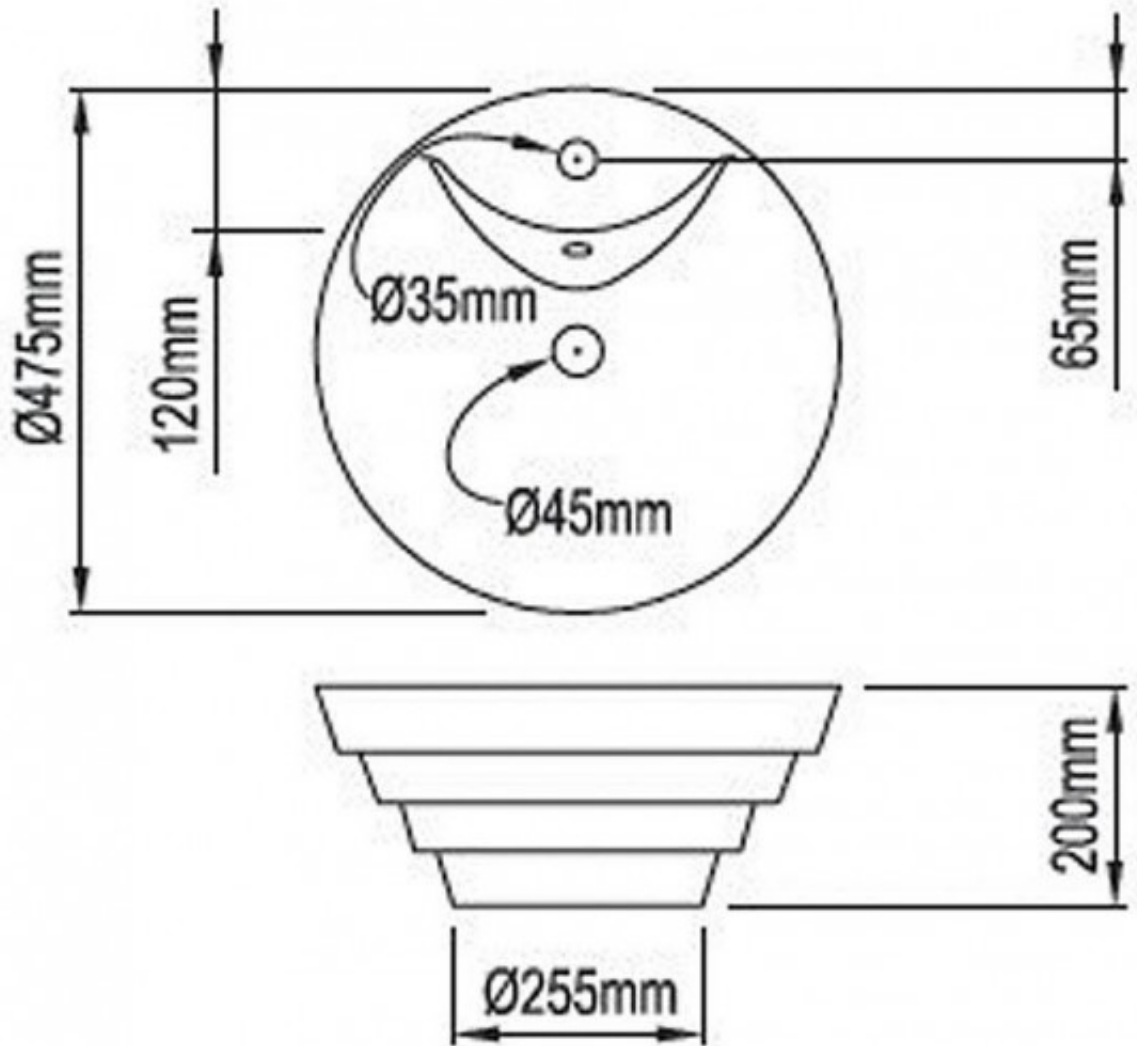

## Tapaz Round Counter Top Basin

Product Code:016680

1800 RAYMOR  
raymor.com.au

**Raymor**  
*more like you*

# Tapaz Round Counter Top Basin

## PRODUCT SPECIFICATION

Product Code	016680
Material	Vitreous china
Warranty	Visit <a href="http://www.raymor.com.au">www.raymor.com.au</a>
Item Colour	White
Plug and Waste	Included
Type	Counter Top or Semi Inset
Capacity	5L
Overflow	Yes
Bowl Capacity	5L
Tap hole	One Tap Hole

## SPARE PARTS

133601 Pop Up waste with Hair Catcher
139034 Chrome Overflow Grille Cover

Printed:27/09/2020

© Raymor 2017. All rights reserved.

Version 1 1/09/2017

All measurements are in millimetres and are to be used as a guide only. Specifications and materials may change without notice. Whilst all care has been taken to ensure that all details are correct at the time of print we reserve the right to correct any errors, inaccuracies or omissions or to change or update any details or information at any time without notice.