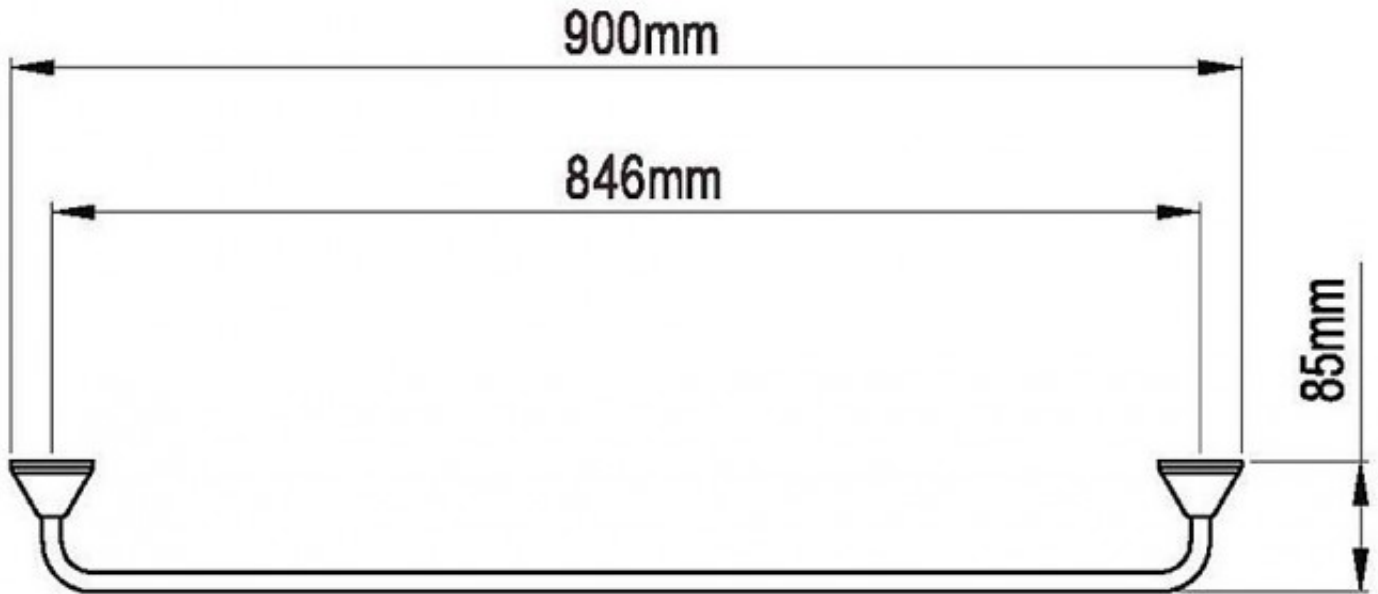

Atlanta Single Towel Rail 900mm

Product Code:052286

1800 RAYMOR
raymor.com.au

Raymor
more like you

Atlanta Single Towel Rail 900mm

PRODUCT SPECIFICATION

Product Code	052286
Material	Brass
Finish	Chrome plated
Warranty	Visit www.raymor.com.au
Rail Length	846mm between centres
Size	900mm
Wall Fixing	Double Point

Printed:27/09/2020

© Raymor 2017. All rights reserved.

Version 1 1/09/2017

All measurements are in millimetres and are to be used as a guide only. Specifications and materials may change without notice. Whilst all care has been taken to ensure that all details are correct at the time of print we reserve the right to correct any errors, inaccuracies or omissions or to change or update any details or information at any time without notice.