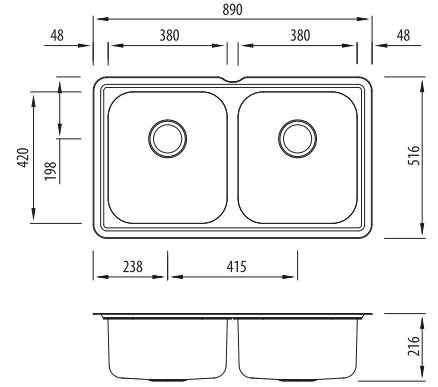

Nu-Petite

Proudly Aussie made

All dimensions in mm

NP60U

Double Bowl Undermount Sink

Specifications /

Sink size	890W x 516H mm
Bowl size	Main Bowl 380W x 420H x 200D / 30L Main Bowl 380W x 420H x 200D / 30L
Construction	2 piece, bowls and rim seam welded
Material	304 grade, 18/10 polished stainless steel (0.8 mm thick)
Installation	Undermount
Fixings	Available on request
Min cabinet size	900 x 720 mm
Tap holes	N/A
Waste fittings	2 x 90 mm basket wastes included
Overflow	Not available
Carton size	1043 x 607 x 292 mm
Weight	7 kg
Warranty	Lifetime manufacturer's warranty (refer to oliveri.com.au)
Maintenance and care instructions	All surfaces should be cleaned with mild liquid detergent or soap and water. To maintain the shine on your Oliveri stainless steel sink, we recommended the use of any of the easy to obtain, non-abrasive stainless steel cleaners or metal polishes.