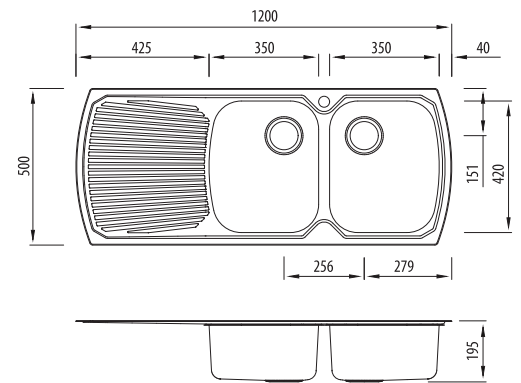

Monet

Proudly Aussie made

All dimensions in mm

MO772

Double Bowl Topmount Sink With Drainer

Specifications /

Sink size	1200W x 500H mm
Bowl size	Main Bowl 350W x 420H x 180D / 24L Main Bowl 350W x 420H x 180D / 24L
Construction	2 piece, bowls and drainer seam welded
Material	304 grade, 18/10 polished stainless steel (0.8 mm thick)
Installation	Topmount
Fixings	Adjustable clips and sealing foam supplied
Min cabinet size	800 mm
Tap holes	Available 0 or 1 tap hole (specify when ordering)
Waste fittings	2 x 90 mm basket waste included
Overflow	Not available
Carton size	1267 x 567 x 237 mm
Weight	10 kg
Warranty	Lifetime manufacturer's warranty (refer to oliveri.com.au)
Maintenance and care instructions	All surfaces should be cleaned with mild liquid detergent or soap and water. To maintain the shine on your Oliveri stainless steel sink, we recommended the use of any of the easy to obtain, non-abrasive stainless steel cleaners or metal polishes.